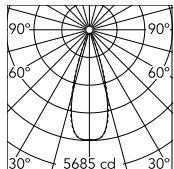

Physical

Colour	White/Black
Trim	No
Orientation	Adjustable
Longitudinal tilting (°)	30
Recessed depth (mm)	75
Length (mm)	289
Net weight (kg)	0.50
IP internal	20
IP external	20

Download

[Mounting instructions](#) ZIP

Photometric Files

[LDT / IES](#) ZIP

Technical Drawings

[2D](#) ZIP

[3D](#) ZIP

[Bim](#) ZIP

Schematic light drawing

Beam Angle: 33°

h(m)	E(lx)	D(m)
1	5685	0.60
2	1421	1.19
3	632	1.79
4	355	2.39
5	227	2.99

Luminous flux luminaire
1818 lm (EXTREME CUT OFF)

Photometric

Lighting type	Direct
Light distribution	Symmetric
CCT (K)	3000
CRI>	90
Beam angle C0-180 (°)	33
Beam angle C90-270 (°)	33