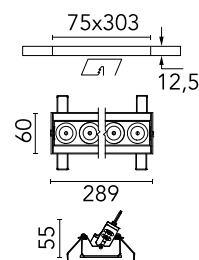

Recessed integrated luminaire with 8 LED lighting spots. Remote power supply included (220-240V).

Are you a professional and your project needs consulting and support?

[BOOK AN APPOINTMENT](#)