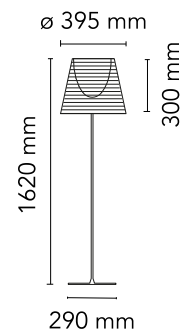

FLOS

F6305000 Transparent

KTribe Floor 2

Designed by Philippe Starck, 2006

Halogen - 150W

Floor lamp providing diffused lighting. Base, rod support and diffuser support in die-cast, polished and chrome-plated Zamak alloy. Galvanized P04 steel base cover. Injectionmolded PC (polycarbonate) opal inner diffuser and support for the lamp-holder. Outer diffusers in transparent or fumée PMMA (polymethylmethacrylate), and silver or bronze on the inner surface, by vacuum aluminum coating. Injection-molded PC (polycarbonate) upper ring, completely transparent or transparent diffuser and silver diffuser) or transparent brown for the outer bronze diffuser. On the cable there is the electronic dimmer which allows the regulation of light brightness.

Are you a professional and your project needs consulting and support?

[BOOK AN APPOINTMENT](#)

Main specifications

Mounting	Floor
Environments	Indoor dry location
Light Source Type	Bulb
Lamp category	Halogen
Lamp holders	E27
Iicos	HSGS
Number of heads	1
Power (W)	150

Physical

Colour	Transparent
Length (mm)	395
Cord length (mm)	2010
Net weight (kg)	6.7
Package height (mm)	0
Package width (mm)	0
Package length (mm)	0
Package volume (m3)	0.36
IP internal	20

Download

[Mounting instructions](#) PDF