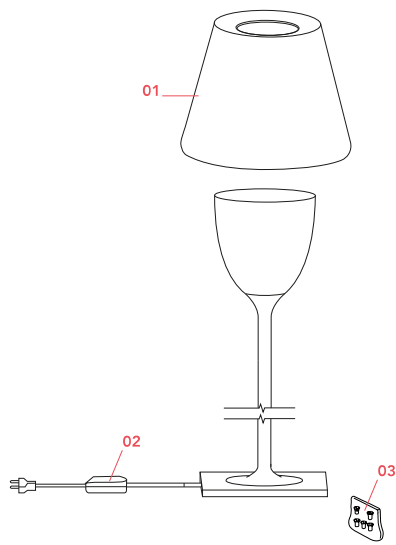

FLOS

F6305000 Transparent

KTribe Floor 2

Designed by Philippe Starck, 2006

Halogen - 150W

Floor lamp providing diffused lighting. Base, rod support and diffuser support in die-cast, polished and chrome-plated Zamak alloy. Galvanized P04 steel base cover. Injectionmolded PC (polycarbonate) opal inner diffuser and support for the lamp-holder. Outer diffusers in transparent or fumée PMMA (polymethylmethacrylate), and silver or bronze on the inner surface, by vacuum aluminum coating. Injection-molded PC (polycarbonate) upper ring, completely transparent or transparent diffuser and silver diffuser) or transparent brown for the outer bronze diffuser. On the cable there is the electronic dimmer which allows the regulation of light brightness.

Physical

Colour	Transparent
Length (mm)	395
Cord length (mm)	2010
Net weight (kg)	6.7
Package height (mm)	0
Package width (mm)	0
Package length (mm)	0
Package volume (m3)	0.36
IP internal	20

Download

[Mounting instructions](#) PDF

RF26998

LED 21W E27 2450lm 3000K
DIMMER

NOT INCLUDED

RF30429

LED Opal Lamp E27 21W 2700K
A65 Dimmable

Spare Parts

- | | | |
|-----|---|-----------|
| 01. | Ktribe Floor/Table 2 fumée
diffuser assembly | F6278000 |
| 02. | Led rondo' dimmer 220/240v 40-
250w 4-100w | RF28045 |
| 03. | Kit of 5 white feed pads for base | RF3020100 |