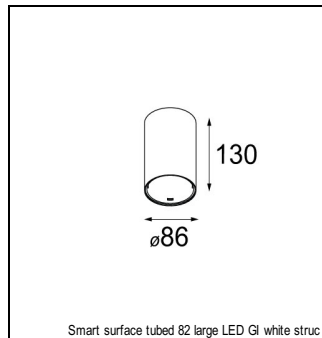

SMART CAKE 82 LED GE

ACCESSORIES

HUE-DEVICE

70000615	HUE TAP SWITCH
70008054	HUE SENSOR
70000152	HUE DIMMER SWITCH

HUE-BRIDGE

70000616	HUE BRIDGE EU
70000617	HUE BRIDGE UK

GYPKIT

12290130	GYPKIT 190X190 - Ø70
12291030	GYPKIT 210X190-2XØ70 R35-88

CONBOX

10889830	CONBOX 190X192X130X256

RECESSED-FRAME

12500230	SMART RECESSED RING 82

SURFACE-TUBED

12844009	SMART SURFACE TUBED 82 LARGE LED GI WHITE STRUC
12844032	SMART SURFACE TUBED 82 LARGE LED GI BLACK STRUC
12844024	SMART SURFACE TUBED 82 LARGE LED GI BRUSHED ALU
12845009	SMART SURFACE TUBED 82 LARGE LED GE WHITE STRUC
12845032	SMART SURFACE TUBED 82 LARGE LED GE BLACK STRUC
12845024	SMART SURFACE TUBED 82 LARGE LED GE BRUSHED ALU
12841009	SMART SURFACE TUBED 82 SMALL LED GE WHITE STRUC
12841032	SMART SURFACE TUBED 82 SMALL LED GE BLACK STRUC
12842409	SMART SURFACE TUBED SUSPENSION 82 XL LED DALI GI WHITE STRUC
12842432	SMART SURFACE TUBED SUSPENSION 82 XL LED DALI GI BLACK STRUC
12842424	SMART SURFACE TUBED SUSPENSION 82 XL LED DALI GI BRUSHED ALU
12842309	SMART SURFACE TUBED SUSPENSION 82 XL LED 1-10V/PUSHDIM GI WHITE STRUC
12842332	SMART SURFACE TUBED SUSPENSION 82 XL LED 1-10V/PUSHDIM GI BLACK STRUC
12842324	SMART SURFACE TUBED SUSPENSION 82 XL LED 1-10V/PUSHDIM GI BRUSHED ALU

ACCESSORIES

SURFACE-TUBED

12842209	SMART SURFACE TUBED SUSPENSION 82 XL LED TRE DIM GI WHITE STRUC
12842232	SMART SURFACE TUBED SUSPENSION 82 XL LED TRE DIM GI BLACK STRUC
12842224	SMART SURFACE TUBED SUSPENSION 82 XL LED TRE DIM GI BRUSHED ALU
12842009	SMART SURFACE TUBED SUSPENSION 82 LARGE LED GI WHITE STRUC
12842032	SMART SURFACE TUBED SUSPENSION 82 LARGE LED GI BLACK STRUC
12842024	SMART SURFACE TUBED SUSPENSION 82 LARGE LED GI BRUSHED ALU
12842809	SMART SURFACE TUBED SUSPENSION 82 LARGE LED GE WHITE STRUC
12842832	SMART SURFACE TUBED SUSPENSION 82 LARGE LED GE BLACK STRUC
12842909	SMART SURFACE TUBED SUSPENSION 82 XL LED GE WHITE STRUC
12842932	SMART SURFACE TUBED SUSPENSION 82 XL LED GE BLACK STRUC
12843009	SMART SURFACE TUBED 82 XL LED TRE DIM GI WHITE STRUC
12843032	SMART SURFACE TUBED 82 XL LED TRE DIM GI BLACK STRUC
12843024	SMART SURFACE TUBED 82 XL LED TRE DIM GI BRUSHED ALU
12843109	SMART SURFACE TUBED 82 XL LED 1-10V/PUSHDIM GI WHITE STRUC
12843132	SMART SURFACE TUBED 82 XL LED 1-10V/PUSHDIM GI BLACK STRUC
12843124	SMART SURFACE TUBED 82 XL LED 1-10V/PUSHDIM GI BRUSHED ALU
12843209	SMART SURFACE TUBED 82 XL LED DALI GI WHITE STRUC
12843232	SMART SURFACE TUBED 82 XL LED DALI GI BLACK STRUC
12843224	SMART SURFACE TUBED 82 XL LED DALI GI BRUSHED ALU
12843309	SMART SURFACE TUBED 82 XL LED GE WHITE STRUC
12843332	SMART SURFACE TUBED 82 XL LED GE BLACK STRUC

MASK

12500132	SMART MASK 82 2X BLACK STRUC
12500109	SMART MASK 82 2X WHITE STRUC
12500146	SMART MASK 82 2X GOLD
12500032	SMART MASK 82 1X BLACK STRUC
12500009	SMART MASK 82 1X WHITE STRUC
12500046	SMART MASK 82 1X GOLD

SURFACE-BOX

12515109	SMART SURFACE BOX 82 2X LED 1-10V/PUSHDIM GI WHITE STRUC
12515132	SMART SURFACE BOX 82 2X LED 1-10V/PUSHDIM GI BLACK STRUC
12515009	SMART SURFACE BOX 82 2X LED TRE DIM GI WHITE STRUC
12515032	SMART SURFACE BOX 82 2X LED TRE DIM GI BLACK STRUC