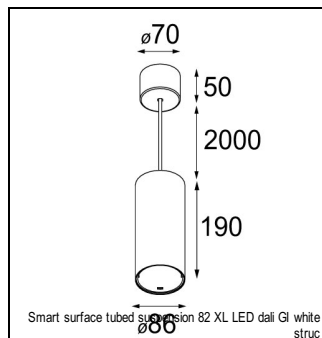

SMART CAKE 82 LED GE

ACCESSORIES

HUE-DEVICE

70000615	HUE TAP SWITCH
70008054	HUE SENSOR
70000152	HUE DIMMER SWITCH

HUE-BRIDGE

70000616	HUE BRIDGE EU
70000617	HUE BRIDGE UK

GYPKIT

12290130	GYPKIT 190X190 - Ø70
12291030	GYPKIT 210X190-2XØ70 R35-88

CONBOX

10889830	CONBOX 190X192X130X256

RECESSED-FRAME

12500230	SMART RECESSED RING 82

SURFACE-TUBED

12844009	SMART SURFACE TUBED 82 LARGE LED GI WHITE STRUC
12844032	SMART SURFACE TUBED 82 LARGE LED GI BLACK STRUC
12844024	SMART SURFACE TUBED 82 LARGE LED GI BRUSHED ALU
12845009	SMART SURFACE TUBED 82 LARGE LED GE WHITE STRUC
12845032	SMART SURFACE TUBED 82 LARGE LED GE BLACK STRUC
12845024	SMART SURFACE TUBED 82 LARGE LED GE BRUSHED ALU
12841009	SMART SURFACE TUBED 82 SMALL LED GE WHITE STRUC
12841032	SMART SURFACE TUBED 82 SMALL LED GE BLACK STRUC
12842409	SMART SURFACE TUBED SUSPENSION 82 XL LED DALI GI WHITE STRUC
12842432	SMART SURFACE TUBED SUSPENSION 82 XL LED DALI GI BLACK STRUC
12842424	SMART SURFACE TUBED SUSPENSION 82 XL LED DALI GI BRUSHED ALU
12842309	SMART SURFACE TUBED SUSPENSION 82 XL LED 1-10V/PUSHDIM GI WHITE STRUC
12842332	SMART SURFACE TUBED SUSPENSION 82 XL LED 1-10V/PUSHDIM GI BLACK STRUC
12842324	SMART SURFACE TUBED SUSPENSION 82 XL LED 1-10V/PUSHDIM GI BRUSHED ALU

ACCESSORIES

SURFACE-TUBED

12842209	SMART SURFACE TUBED SUSPENSION 82 XL LED TRE DIM GI WHITE STRUC
12842232	SMART SURFACE TUBED SUSPENSION 82 XL LED TRE DIM GI BLACK STRUC
12842224	SMART SURFACE TUBED SUSPENSION 82 XL LED TRE DIM GI BRUSHED ALU
12842009	SMART SURFACE TUBED SUSPENSION 82 LARGE LED GI WHITE STRUC
12842032	SMART SURFACE TUBED SUSPENSION 82 LARGE LED GI BLACK STRUC
12842024	SMART SURFACE TUBED SUSPENSION 82 LARGE LED GI BRUSHED ALU
12842809	SMART SURFACE TUBED SUSPENSION 82 LARGE LED GE WHITE STRUC
12842832	SMART SURFACE TUBED SUSPENSION 82 LARGE LED GE BLACK STRUC
12842909	SMART SURFACE TUBED SUSPENSION 82 XL LED GE WHITE STRUC
12842932	SMART SURFACE TUBED SUSPENSION 82 XL LED GE BLACK STRUC
12843009	SMART SURFACE TUBED 82 XL LED TRE DIM GI WHITE STRUC
12843032	SMART SURFACE TUBED 82 XL LED TRE DIM GI BLACK STRUC
12843024	SMART SURFACE TUBED 82 XL LED TRE DIM GI BRUSHED ALU
12843109	SMART SURFACE TUBED 82 XL LED 1-10V/PUSHDIM GI WHITE STRUC
12843132	SMART SURFACE TUBED 82 XL LED 1-10V/PUSHDIM GI BLACK STRUC
12843124	SMART SURFACE TUBED 82 XL LED 1-10V/PUSHDIM GI BRUSHED ALU
12843209	SMART SURFACE TUBED 82 XL LED DALI GI WHITE STRUC
12843232	SMART SURFACE TUBED 82 XL LED DALI GI BLACK STRUC
12843224	SMART SURFACE TUBED 82 XL LED DALI GI BRUSHED ALU
12843309	SMART SURFACE TUBED 82 XL LED GE WHITE STRUC
12843332	SMART SURFACE TUBED 82 XL LED GE BLACK STRUC

MASK

12500132	SMART MASK 82 2X BLACK STRUC
12500109	SMART MASK 82 2X WHITE STRUC
12500146	SMART MASK 82 2X GOLD
12500032	SMART MASK 82 1X BLACK STRUC
12500009	SMART MASK 82 1X WHITE STRUC
12500046	SMART MASK 82 1X GOLD

SURFACE-BOX

12515109	SMART SURFACE BOX 82 2X LED 1-10V/PUSHDIM GI WHITE STRUC
12515132	SMART SURFACE BOX 82 2X LED 1-10V/PUSHDIM GI BLACK STRUC
12515009	SMART SURFACE BOX 82 2X LED TRE DIM GI WHITE STRUC
12515032	SMART SURFACE BOX 82 2X LED TRE DIM GI BLACK STRUC