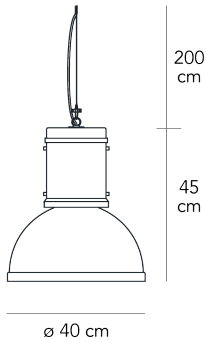

Suspension lamp with direct and dimmable light. Painted metal frame. Steel suspension cable. Transparent power cable. Ceiling rose made of painted thermoplastic material. Bulb not included.

MADE IN

IT

MATERIAL DESCRIPTION