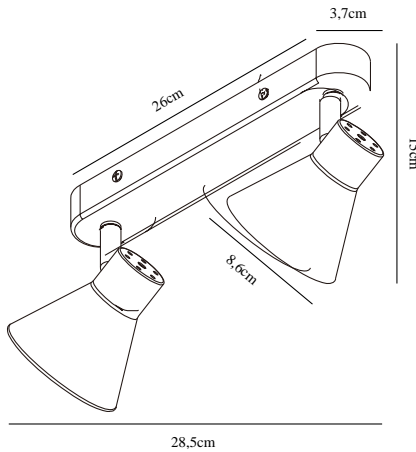

EIK 2 | SPOT LIGHT | BLACK

45770103

nordlux®

Voltage (V): 220-240 Volt

IP degree: IP20

Maximum bulb wattage (W):
2X35W

Class (Class 1, Class 2, Class 3):

Class 1 (Earth contact)

Bulb base: GU10

Parallel connection: False

Primary material: Metal

Color: Black

Height (cm): 15

Width (cm): 28.5

Shade Diameter (cm): 8.5

Length (cm): 28.5

Tilt Angle (°): 90

Turning Angle (°): 320

EAN: 5704924011481

TUN: 2276937

Item Number: 45770103

Pcs Per Master Carton: 3

Sales Box Height (cm): 27.5

Sales Box Width(cm): 14

Sales Box Depth (cm): 10

Sales Box Volume m³ : 0.0038

Product net weight (kg): 0.49

• Contemporary and simple style • Tilting and turnable shade

Eik has a simple, contemporary style that will fit into most interior designs. The lamp rail has tiltable and turnable shades for a directional light - perfect to put spotlight on selected details in your interior whether you choose to mount it on wall or ceiling.