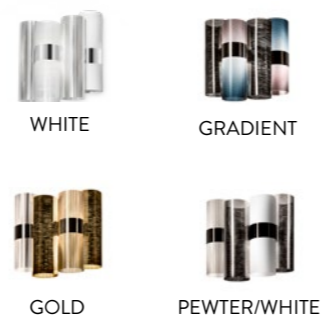

LA LOLLO APPLIQUE design by Lorenza Bozzoli

Compendium page **400**

PRODUCT / PRODOTTO	DIMENSIONS / MISURE	COLOUR / COLORE	CODE / CODICE
WALL LAMP Bulbs E14: 2 X 6W LED Filament Dimmable with: Dimmable bulbs Made of: Lentiflex® / Cristalflex® Opalflex® Brushed Goldflex® or Pewterflex® With: Stainless Steel Support Weight: net Kg 0,45 - gross Kg 1 Package: 33 x 34 x h. 19 cm		☐ WHITE	LALWM00WHT000000000EU
		☒ GRADIENT	LALWM00GRD000000000EU
		☐ GOLD	LALWM00GLD000000000EU
		☐ PEWTER WHITE	LALWM00PWT000000000EU

LA LOLLO FLOOR design by Lorenza Bozzoli

Compendium page **480**

PRODUCT / PRODOTTO	DIMENSIONS / MISURE	COLOUR / COLORE	CODE / CODICE	
FLOOR LAMP Bulbs E27: 3 X 12W LED Filament Dimmable with: Dimmable bulbs Made of: Lentiflex® / Cristalflex® and Steelflex® or Goldflex® With: Stainless Steel Base - Dimmer Weight: net Kg 2,9 - gross Kg 5,9 Package: 30 x 35 x h. 170 cm		☐ PRISMA/SILVER	LALFM00PRS000000000EU	
		☒ PRISMA/GOLD	LALFM00PRG000000000EU	
		BULBS DISPOSITION 		

LA LOLLO ENTIRE COLLECTION

FINISHES