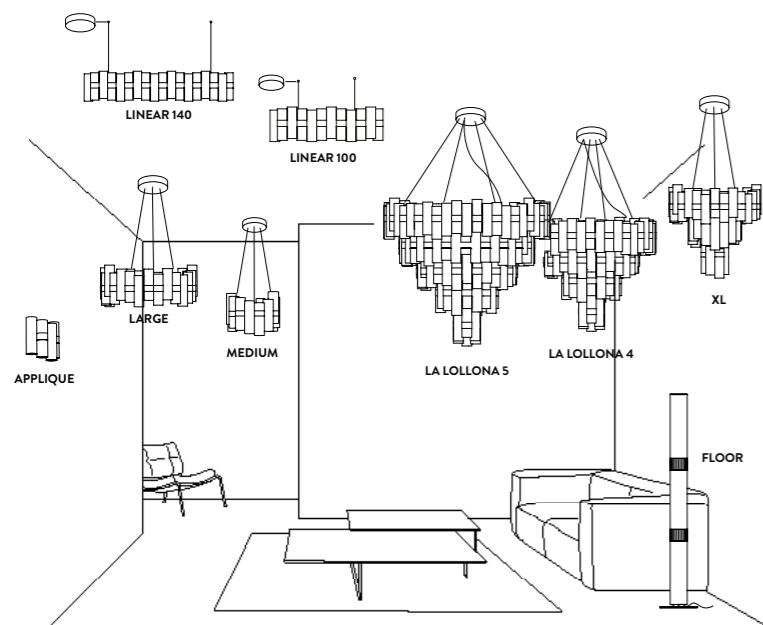

LA LOLLO APPLIQUE

design by Lorenza Bozzoli

Compendium page **400**

PRODUCT	DIMENSION	COLOUR	CODE
WALL LAMP Bulbs E12: 2 X 6W LED Filament Dimmable with: Dimmable bulbs Made of: Lentiflex® / Cristalflex® Opalflex® Brushed Goldflex® or Pewterflex® With: Stainless Steel Support Weight: net 1 - gross 2,2 lb Package: 13 x 13,4 x h 7,5 in		☐ WHITE	LALWM00WHT000000000US
		☒ GRADIENT	LALWM00GRD000000000US
		☐ GOLD	LALWM00GLD000000000US
		☐ PEWTER WHITE	LALWM00PWT000000000US

LA LOLLO FLOOR

design by Lorenza Bozzoli

Compendium page **480**

PRODUCT	DIMENSION	COLOUR	CODE
FLOOR LAMP Bulbs E26: 3 X 12W LED Filament Dimmable with: Dimmable bulbs Made of: Lentiflex® / Cristalflex® and Steelflex® With: Stainless Steel Base - Dimmer Weight: net 6,4 - gross 13 lb Package: 11,8 x 13,8 x h 66,9 in		☐ PRISMA/SILVER	LALFM00PRS000000000US
		☒ PRISMA/GOLD	LALFM00PRG000000000US
		BULBS DISPOSITION 	

LA LOLLO ENTIRE COLLECTION