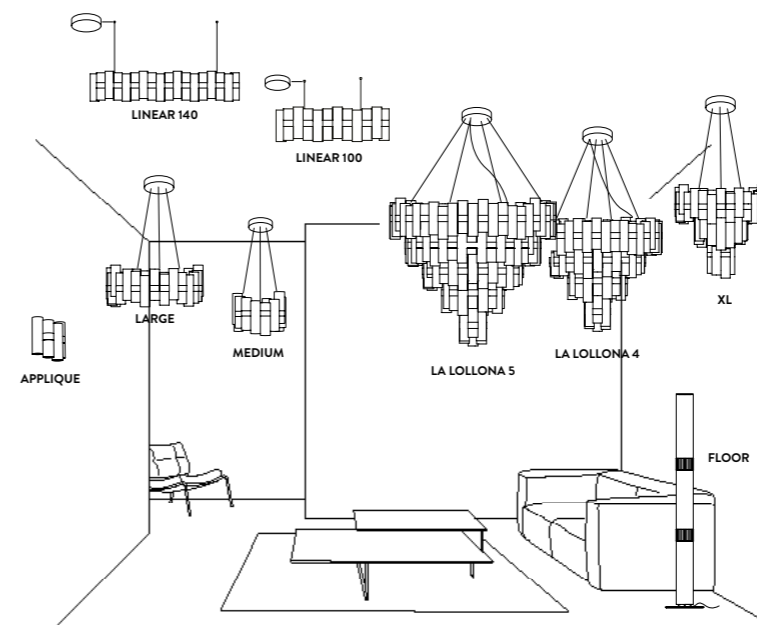

LA LOLLO ENTIRE COLLECTION