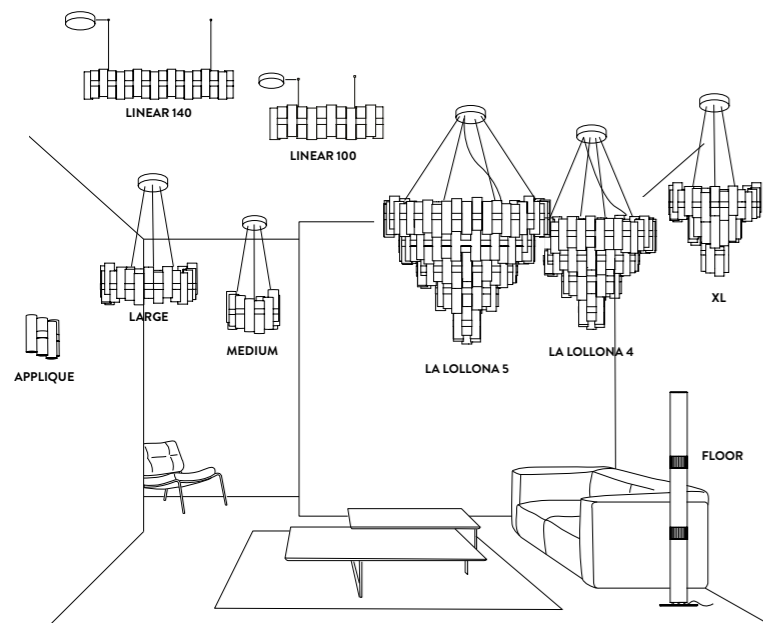

LA LOLLO APPLIQUE design by Lorenza Bozzoli

Compendium page **400**

PRODUCT / PRODOTTO	DIMENSIONS / MISURE	COLOUR / COLORE	CODE / CODICE
WALL LAMP Bulbs E14: 2 X 6W LED Filament Dimmable with: Dimmable bulbs Made of: Lentiflex® / Cristalflex® Opalflex® Brushed Goldflex® or Pewterflex® With: Stainless Steel Support Weight: net Kg 0,45 - gross Kg 1 Package: 33 x 34 x h. 19 cm		☐ WHITE	LALWM00WHT000000000EU
		☒ GRADIENT	LALWM00GRD000000000EU
		☐ GOLD	LALWM00GLD000000000EU
		☐ PEWTER WHITE	LALWM00PWT000000000EU

LA LOLLO FLOOR design by Lorenza Bozzoli

Compendium page **480**

PRODUCT / PRODOTTO	DIMENSIONS / MISURE	COLOUR / COLORE	CODE / CODICE	
FLOOR LAMP Bulbs E27: 3 X 12W LED Filament Dimmable with: Dimmable bulbs Made of: Lentiflex® / Cristalflex® and Steelflex® or Goldflex® With: Stainless Steel Base - Dimmer Weight: net Kg 2,9 - gross Kg 5,9 Package: 30 x 35 x h. 170 cm		☐ PRISMA/SILVER	LALFM00PRS000000000EU	
		☒ PRISMA/GOLD	LALFM00PRG000000000EU	
		BULBS DISPOSITION 		

LA LOLLO ENTIRE COLLECTION

FINISHES