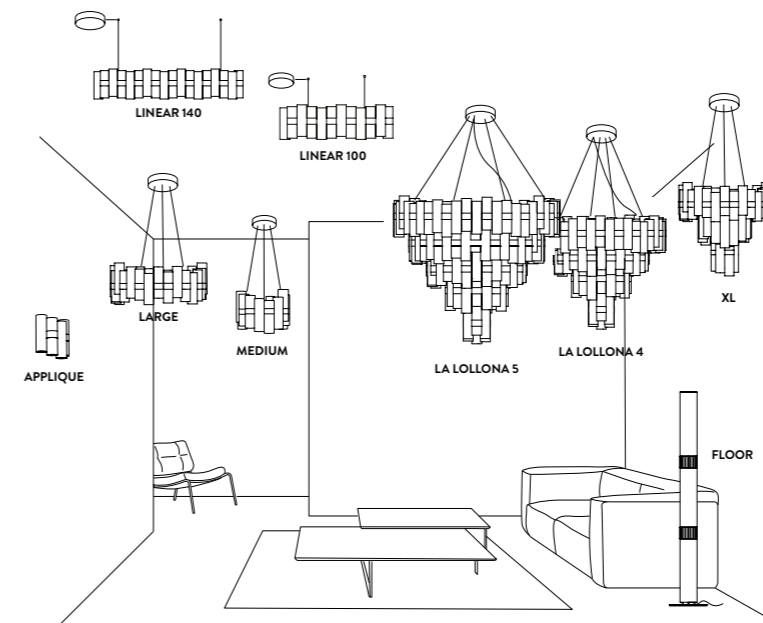

LA LOLLO ENTIRE COLLECTION

FINISHES