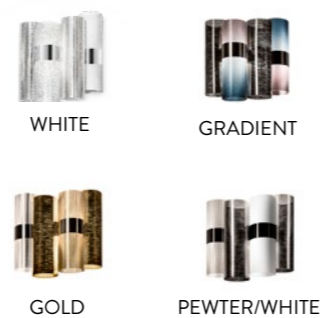

LA LOLLO APPLIQUE

design by Lorenza Bozzoli

Compendium page **400**

PRODUCT	DIMENSION	COLOUR	CODE
WALL LAMP Bulbs E12: 2 X 6W LED Filament Dimmable with: Dimmable bulbs Made of: Lentiflex® / Cristalflex® Opalflex® Brushed Goldflex® or Pewterflex® With: Stainless Steel Support Weight: net 1 - gross 2,2 lb Package: 13 x 13,4 x h 7,5 in		☐ WHITE	LALWM00WHT000000000US
		☒ GRADIENT	LALWM00GRD000000000US
		☐ GOLD	LALWM00GLD000000000US
		☐ PEWTER WHITE	LALWM00PWT000000000US

LA LOLLO FLOOR

design by Lorenza Bozzoli

Compendium page **480**

PRODUCT	DIMENSION	COLOUR	CODE
FLOOR LAMP Bulbs E26: 3 X 12W LED Filament Dimmable with: Dimmable bulbs Made of: Lentiflex® / Cristalflex® and Steelflex® With: Stainless Steel Base - Dimmer Weight: net 6,4 - gross 13 lb Package: 11,8 x 13,8 x h 66,9 in		☐ PRISMA/SILVER	LALFM00PRS000000000US
		☒ PRISMA/GOLD	LALFM00PRG000000000US
		BULBS DISPOSITION 	

LA LOLLO ENTIRE COLLECTION

FINISHES

LA LOLLO ENTIRE COLLECTION

FINISHES