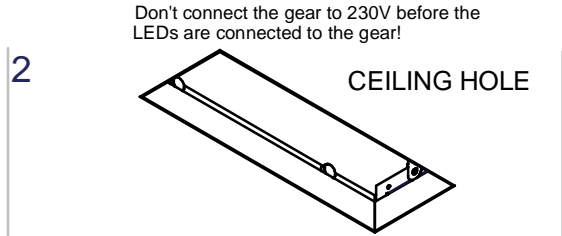

# Mini multiple trimless for smartrings 3x LED GE

Lamptype : LED

125370XX\_125371XX\_125372XX

Conbox always with recessed frame  
art.10440730

350mA - min 49,5Vf - max 57,6Vf - 18,6W  
500mA - min 51,3Vf - max 59,4Vf - 27,6W