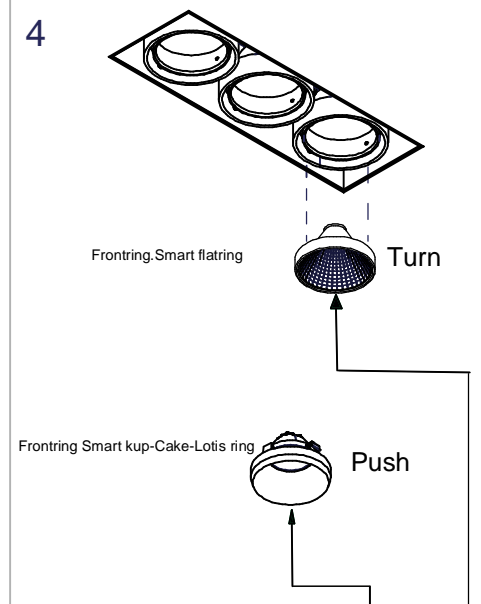

# Mini multiple trimless for smartrings 3x LED GE

Lamptype : LED

125370XX\_125371XX\_125372XX

Conbox always with recessed frame  
art.10440730

350mA - min 49,5Vf - max 57,6Vf - 18,6W  
500mA - min 51,3Vf - max 59,4Vf - 27,6W

**TO BE USED WITH:**

**Drivers:**  
Drivers:  
see driver matrix - latest version on website  
[www.supermodular.com](http://www.supermodular.com) or check sales contact

**CAN BE USED WITH**

10440730 10460730	Conbox 342x158x130x420 Mini-multiple trimless 3L recessed fram	
10212613 10212614 10212616 10212615 10212602	Color filter DIA 70 Red Color filter DIA 70 Yellow Color filter DIA 70 Blue Color filter DIA 70 Green Honeycomb DIA 70	Only for fronting Smart flat
12553002 12553006 12553102 12553109 12553202 12553209	Fronting Smart flat medium black Fronting Smart flat medium white struc Fronting Smart flat flood black Fronting Smart flat flood white struc Fronting Smart flat spot black Fronting Smart flat spot white struc	
12554202 12554209 12554002 12554009 12554102 12554109	Fronting Smart cake spot black Fronting Smart cake spot white struc Fronting Smart cake medium Black Fronting Smart cake medium WhStr Fronting Smart cake flood Black Fronting Smart cake flood WhStr	
12555202 12555209 12555002 12555009 12555102 12555109	Fronting Smart lotis spot black Fronting Smart lotis spot white struc Fronting Smart lotis medium Black Fronting Smart lotis medium WhStr Fronting Smart lotis flood Black Fronting Smart lotis flood WhStr	
12556202 12556206 12556002 12556009 12556102 12556109	Fronting Smart kup spot black Fronting Smart kup spot white struc Fronting Smart kup medium Black Fronting Smart kup medium WhStr Fronting Smart kup flood Black Fronting Smart kup flood WhStr	