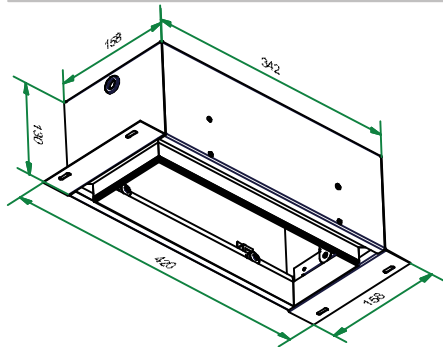

# Mini multiple trimless for smartrings 3x LED GE

Lamptype : LED

125370XX\_125371XX\_125372XX

Conbox always with recessed frame  
art.10440730

350mA - min 49,5Vf - max 57,6Vf - 18,6W  
500mA - min 51,3Vf - max 59,4Vf - 27,6W

**TO BE USED WITH:**

**Drivers:**  
Drivers:  
see driver matrix - latest version on website  
[www.supermodular.com](http://www.supermodular.com) or check sales contact

**CAN BE USED WITH**

10440730 10460730	Conbox 342x158x130x420 Mini-multiple trimless 3L recessed fram	
10212613 10212614 10212616 10212615 10212602	Color filter DIA 70 Red Color filter DIA 70 Yellow Color filter DIA 70 Blue Color filter DIA 70 Green Honeycomb DIA 70	Only for fronting Smart flat
12553002 12553006 12553102 12553109 12553202 12553209	Fronting Smart flat medium black Fronting Smart flat medium white struc Fronting Smart flat flood black Fronting Smart flat flood white struc Fronting Smart flat spot black Fronting Smart flat spot white struc	
12554202 12554209 12554002 12554009 12554102 12554109	Fronting Smart cake spot black Fronting Smart cake spot white struc Fronting Smart cake medium Black Fronting Smart cake medium WhStr Fronting Smart cake flood Black Fronting Smart cake flood WhStr	
12555202 12555209 12555002 12555009 12555102 12555109	Fronting Smart lotis spot black Fronting Smart lotis spot white struc Fronting Smart lotis medium Black Fronting Smart lotis medium WhStr Fronting Smart lotis flood Black Fronting Smart lotis flood WhStr	
12556202 12556206 12556002 12556009 12556102 12556109	Fronting Smart kup spot black Fronting Smart kup spot white struc Fronting Smart kup medium Black Fronting Smart kup medium WhStr Fronting Smart kup flood Black Fronting Smart kup flood WhStr	