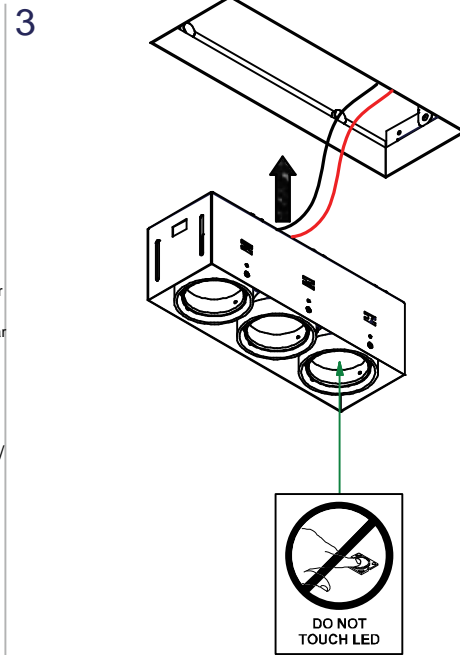

# Mini multiple trimless for smartrings 3x LED GE

Lamptype : LED

125370XX\_125371XX\_125372XX

Conbox always with recessed frame  
art.10440730

350mA - min 49,5Vf - max 57,6Vf - 18,6W  
500mA - min 51,3Vf - max 59,4Vf - 27,6W

**TO BE USED WITH:**

**Drivers:**  
Drivers:  
see driver matrix - latest version on website  
[www.supermodular.com](http://www.supermodular.com) or check sales contact

**CAN BE USED WITH**

10440730 10460730	Conbox 342x158x130x420 Mini-multiple trimless 3L recessed fram	
10212613 10212614 10212616 10212615 10212602	Color filter DIA 70 Red Color filter DIA 70 Yellow Color filter DIA 70 Blue Color filter DIA 70 Green Honeycomb DIA 70	Only for fronting Smart flat
12553002 12553006 12553102 12553109 12553202 12553209	Fronting Smart flat medium black Fronting Smart flat medium white struc Fronting Smart flat flood black Fronting Smart flat flood white struc Fronting Smart flat spot black Fronting Smart flat spot white struc	
12554202 12554209 12554002 12554009 12554102 12554109	Fronting Smart cake spot black Fronting Smart cake spot white struc Fronting Smart cake medium Black Fronting Smart cake medium WhStr Fronting Smart cake flood Black Fronting Smart cake flood WhStr	
12555202 12555209 12555002 12555009 12555102 12555109	Fronting Smart lotis spot black Fronting Smart lotis spot white struc Fronting Smart lotis medium Black Fronting Smart lotis medium WhStr Fronting Smart lotis flood Black Fronting Smart lotis flood WhStr	
12556202 12556206 12556002 12556009 12556102 12556109	Fronting Smart kup spot black Fronting Smart kup spot white struc Fronting Smart kup medium Black Fronting Smart kup medium WhStr Fronting Smart kup flood Black Fronting Smart kup flood WhStr	