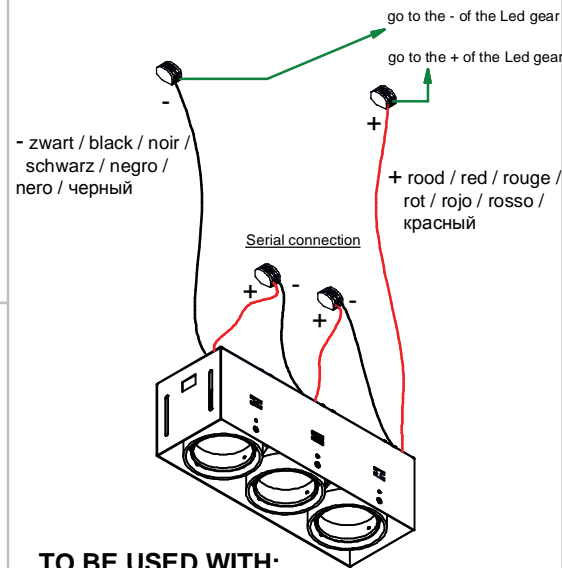

# Mini multiple trimless for smartrings 3x LED GE

Lamptype : LED

125370XX\_125371XX\_125372XX

Conbox always with recessed frame  
art.10440730

350mA - min 49,5Vf - max 57,6Vf - 18,6W  
500mA - min 51,3Vf - max 59,4Vf - 27,6W

**TO BE USED WITH:**

**Drivers:**  
Drivers:  
see driver matrix - latest version on website  
[www.supermodular.com](http://www.supermodular.com) or check sales contact

**CAN BE USED WITH**

10440730 10460730	Conbox 342x158x130x420 Mini-multiple trimless 3L recessed fram	
10212613 10212614 10212616 10212615 10212602	Color filter DIA 70 Red Color filter DIA 70 Yellow Color filter DIA 70 Blue Color filter DIA 70 Green Honeycomb DIA 70	Only for fronting Smart flat
12553002 12553006 12553102 12553109 12553202 12553209	Fronting Smart flat medium black Fronting Smart flat medium white struc Fronting Smart flat flood black Fronting Smart flat flood white struc Fronting Smart flat spot black Fronting Smart flat spot white struc	
12554202 12554209 12554002 12554009 12554102 12554109	Fronting Smart cake spot black Fronting Smart cake spot white struc Fronting Smart cake medium Black Fronting Smart cake medium WhStr Fronting Smart cake flood Black Fronting Smart cake flood WhStr	
12555202 12555209 12555002 12555009 12555102 12555109	Fronting Smart lotis spot black Fronting Smart lotis spot white struc Fronting Smart lotis medium Black Fronting Smart lotis medium WhStr Fronting Smart lotis flood Black Fronting Smart lotis flood WhStr	
12556202 12556206 12556002 12556009 12556102 12556109	Fronting Smart kup spot black Fronting Smart kup spot white struc Fronting Smart kup medium Black Fronting Smart kup medium WhStr Fronting Smart kup flood Black Fronting Smart kup flood WhStr	