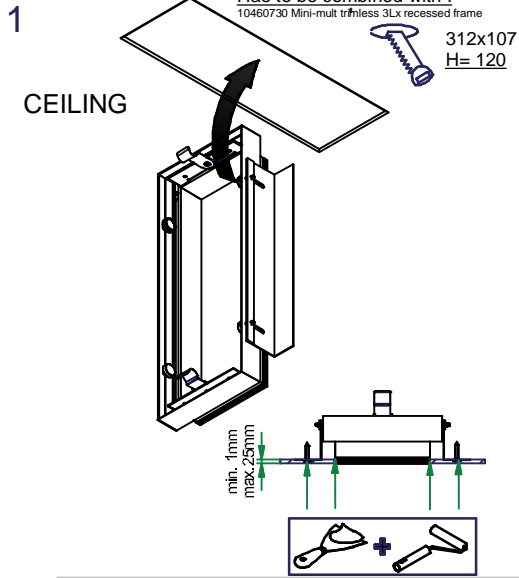

# Mini multiple trimless for smartrings 3x LED GE

Lamptype : LED

125370XX\_125371XX\_125372XX

Conbox always with recessed frame  
art.10440730

350mA - min 49,5Vf - max 57,6Vf - 18,6W  
500mA - min 51,3Vf - max 59,4Vf - 27,6W

**TO BE USED WITH:**

**Drivers:**  
Drivers:  
see driver matrix - latest version on website  
[www.supermodular.com](http://www.supermodular.com) or check sales contact

**CAN BE USED WITH**

10440730 10460730	Conbox 342x158x130x420 Mini-multiple trimless 3L recessed fram	
10212613 10212614 10212616 10212615 10212602	Color filter DIA 70 Red Color filter DIA 70 Yellow Color filter DIA 70 Blue Color filter DIA 70 Green Honeycomb DIA 70	Only for fronting Smart flat
12553002 12553006 12553102 12553109 12553202 12553209	Fronting Smart flat medium black Fronting Smart flat medium white struc Fronting Smart flat flood black Fronting Smart flat flood white struc Fronting Smart flat spot black Fronting Smart flat spot white struc	
12554202 12554209 12554002 12554009 12554102 12554109	Fronting Smart cake spot black Fronting Smart cake spot white struc Fronting Smart cake medium Black Fronting Smart cake medium WhStr Fronting Smart cake flood Black Fronting Smart cake flood WhStr	
12555202 12555209 12555002 12555009 12555102 12555109	Fronting Smart lotis spot black Fronting Smart lotis spot white struc Fronting Smart lotis medium Black Fronting Smart lotis medium WhStr Fronting Smart lotis flood Black Fronting Smart lotis flood WhStr	
12556202 12556206 12556002 12556009 12556102 12556109	Fronting Smart kup spot black Fronting Smart kup spot white struc Fronting Smart kup medium Black Fronting Smart kup medium WhStr Fronting Smart kup flood Black Fronting Smart kup flood WhStr	