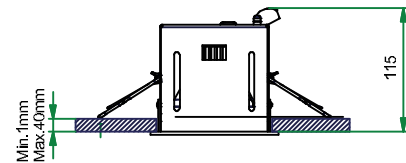

# Mini multiple trimless for smartrings 3x LED GE

Lamptype : LED

125370XX\_125371XX\_125372XX

Conbox always with recessed frame  
art.10440730

350mA - min 49,5Vf - max 57,6Vf - 18,6W  
500mA - min 51,3Vf - max 59,4Vf - 27,6W

**TO BE USED WITH:**

**Drivers:**  
Drivers:  
see driver matrix - latest version on website  
[www.supermodular.com](http://www.supermodular.com) or check sales contact

**CAN BE USED WITH**

10440730 10460730	Conbox 342x158x130x420 Mini-multiple trimless 3L recessed fram	
10212613 10212614 10212616 10212615 10212602	Color filter DIA 70 Red Color filter DIA 70 Yellow Color filter DIA 70 Blue Color filter DIA 70 Green Honeycomb DIA 70	Only for fronting Smart flat
12553002 12553006 12553102 12553109 12553202 12553209	Fronting Smart flat medium black Fronting Smart flat medium white struc Fronting Smart flat flood black Fronting Smart flat flood white struc Fronting Smart flat spot black Fronting Smart flat spot white struc	
12554202 12554209 12554002 12554009 12554102 12554109	Fronting Smart cake spot black Fronting Smart cake spot white struc Fronting Smart cake medium Black Fronting Smart cake medium WhStr Fronting Smart cake flood Black Fronting Smart cake flood WhStr	
12555202 12555209 12555002 12555009 12555102 12555109	Fronting Smart lotis spot black Fronting Smart lotis spot white struc Fronting Smart lotis medium Black Fronting Smart lotis medium WhStr Fronting Smart lotis flood Black Fronting Smart lotis flood WhStr	
12556202 12556206 12556002 12556009 12556102 12556109	Fronting Smart kup spot black Fronting Smart kup spot white struc Fronting Smart kup medium Black Fronting Smart kup medium WhStr Fronting Smart kup flood Black Fronting Smart kup flood WhStr	