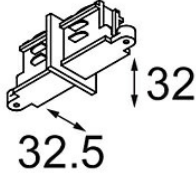

Date _____
Customer _____
Project _____
Type _____

Connector track internal white shiny

Specifications

| | |
|---------------------------------|----------------|
| Material | 11241501 |
| Lamp Included | No |
| Number of Light Sources | 0 |
| Input Voltage | 230V |
| Electrical Class | I |
| IP Rating | 20 |
| Glow wire rating (°C) | 960 |
| Indoor/Outdoor | Indoor |
| Adjustability | Not Applicable |
| Primary Colour & Primary Finish | White, |
| Gross weight (g) | 85.0 |