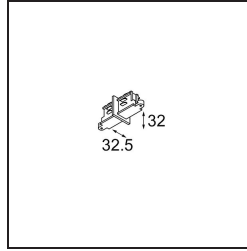

Date _____
Customer _____
Project _____
Type _____

Connector track internal white shiny

Specifications

| | |
|---------------------------------|----------------|
| Material | 11241501 |
| Lamp Included | No |
| Number of Light Sources | 0 |
| Input Voltage | 230V |
| Electrical Class | I |
| IP Rating | 20 |
| Glow wire rating (°C) | 960 |
| Indoor/Outdoor | Indoor |
| Adjustability | Not Applicable |
| Primary Colour & Primary Finish | White, |
| Gross weight (g) | 85.0 |