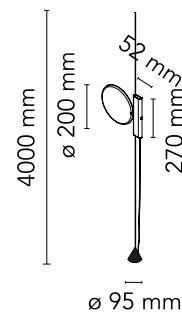

FLOS

■ F4640030 Black

OK

Designed by Konstantin Grcic, 2014

18W - 1551lm - 2700K

Lamp providing direct light. Head in gloss varnished. Body in injection-stamped PA66+30%FV with cover in gloss varnished. Orientable head. The light fitting can be moved vertically by running the internal structure of the body on a steel cable tensioned between the ceiling and the floor (useful length 4000mm). Dimmable switch with Soft Touch technology. Adaptor on plug connector with interchangeable plugs.

Are you a professional and your project needs consulting and support?

[BOOK AN APPOINTMENT](#)

Main specifications

EAN	8059607005064
Mounting	Suspension
Environments	Indoor dry location
Light Source Type	LED
LED type	LED Module
Power (W)	18
System flux (lm)	1551

Physical

Colour	Black
Length (mm)	200
Cord length (mm)	4000
Canopy dimension (mm)	20
Canopy width (mm)	64
Net weight (kg)	2.9
Package height (mm)	140
Package width (mm)	340
Package length (mm)	390
Package volume (m3)	0.02
IP internal	20