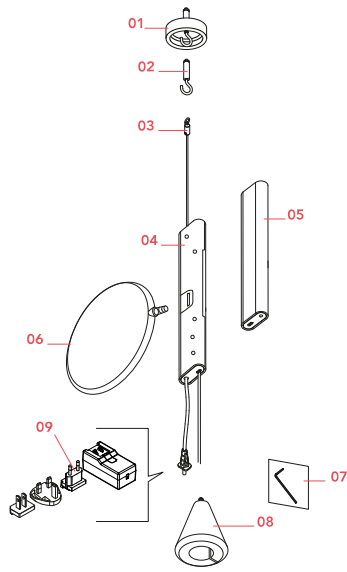

FLOS

■ F4640030 Black

OK

Designed by Konstantin Grcic, 2014

18W - 1551lm - 2700K

Lamp providing direct light. Head in gloss varnished. Body in injection-stamped PA66+30%FV with cover in gloss varnished. Orientable head. The light fitting can be moved vertically by running the internal structure of the body on a steel cable tensioned between the ceiling and the floor (useful length 4000mm). Dimmable switch with Soft Touch technology. Adaptor on plug connector with interchangeable plugs.

Physical

Colour	Black
Length (mm)	200
Cord length (mm)	4000
Canopy dimension (mm)	20
Canopy width (mm)	64
Net weight (kg)	2.9
Package height (mm)	140
Package width (mm)	340
Package length (mm)	390
Package volume (m3)	0.02
IP internal	20

Ecodesign and Energy Labelling

This product contains a light source of energy efficiency class F

Replaceable (LED only) light source by a professional

Replaceable control gear by an end-user

Spare Parts

01.	Black ceiling rose	RF23030
02.	Anchor with hook	RF4640100
03.	Steel cable 4mt.	RF4640200
03.	Steel cable 6mt.	RF4640300
04.	Internal lamp body assembly	RF4640400
05.	Black extrusion	RF22996
06.	Black led head assembly	RF28254
07.	Hex Key 2mm for OK lamp	RF06850
08.	Counterweight	RF23023
09.	Black plug assembly kit & 24V driver	RF3320100

DOWNLOAD

RF23030
Black ceiling rose

RF4640100
Anchor with hook

RF4640200
Steel cable 4mt.

RF4640300
Steel cable 6mt.

RF4640400
Internal lamp body assembly

RF22996
Black extrusion

RF28254
Black led head assembly