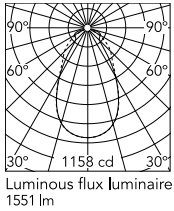

Physical

Colour	Black
Length (mm)	200
Cord length (mm)	4000
Canopy dimension (mm)	20
Canopy width (mm)	64
Net weight (kg)	2.9
Package height (mm)	140
Package width (mm)	340
Package length (mm)	390
Package volume (m3)	0.02
IP internal	20

Download

Mounting instructions	↓ PDF
Mounting instructions	↓ PDF
Spare Parts	↓ PDF

Photometric Files

LDT / IES	↓ LDT
-----------	-----------------------

Technical Drawings

2D	↓ ZIP
3D	↓ ZIP

Schematic light drawing