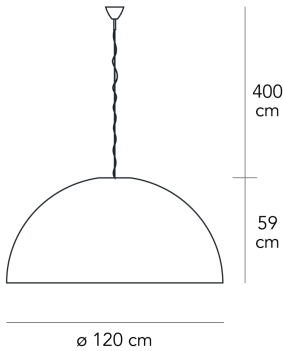

AVICO SMALL

Charles Williams, 2006

Big-impact suspension lamp, spectacular thanks to its large sizes, available in 120 and 160 centimetre diameters. Diffuser in silver and gold on request. Available separately a bottom disc that covers and hides the light sources.

Suspension lamp with direct and dimmable light. Chromed metal frame. Polyethylene diffuser. Polycarbonate locking disc with telescopic stem and anchor cap available separately as optional. Steel suspension cable. Transparent fabric power cable. Ceiling rose made of thermoplastic and mettalic material. Bulb not included.