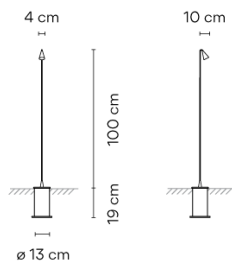

### Model Sheet

<b>Finish</b>	 54 Oxide RAL 8014
	 07 Khaki RAL 7039
<b>LED temperature color</b>	2700 K / 3000 K / 3500 K / 4000 K
<b>Dimming</b>	On/ Off
<b>Installation type</b>	Surface / Built-in

<b>Materials</b>	Shade: Aluminum
	Base: Aluminum Vertical tube: Steel Disc: Stainless steel
<b>Light source</b>	1 x LED 2,1W 700mA 
<b>LED</b>	CRI>90 199 lm 95 2700 K / 3000 K / 3500 K / 4000 K
<b>Driver</b>	Constant Current 700 100-240 V V 60 Hz HZ
<b>Remarks</b>	Built-in      

**Application** Outdoor lamps

**Packaging** 1 Box  
1,61 m x 0,16 m x 0,16 m  
Gross weight 2,4  
Net weight 2,16  
Vol. 0,0412