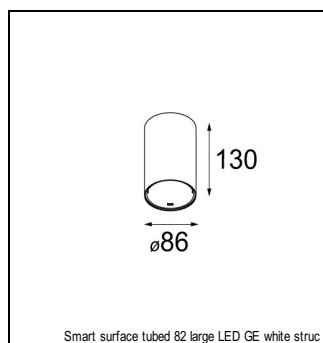

SMART-TUBED-WALL

12846409	SMART SURFACE TUBED WALL 82 LARGE 1X LED GE WHITE STRUC
12846432	SMART SURFACE TUBED WALL 82 LARGE 1X LED GE BLACK STRUC
12846609	SMART SURFACE TUBED WALL 82 SMALL 1X LED GE WHITE STRUC
12846632	SMART SURFACE TUBED WALL 82 SMALL 1X LED GE BLACK STRUC
12846009	SMART SURFACE TUBED WALL 82 X-LARGE 1X LED GE WHITE STRUC
12846032	SMART SURFACE TUBED WALL 82 X-LARGE 1X LED GE BLACK STRUC
12846709	SMART SURFACE TUBED WALL 82 X-LARGE 2X LED GE WHITE STRUC
12846732	SMART SURFACE TUBED WALL 82 X-LARGE 2X LED GE BLACK STRUC

SURFACE-TUBED

12845009	SMART SURFACE TUBED 82 LARGE LED GE WHITE STRUC
12845032	SMART SURFACE TUBED 82 LARGE LED GE BLACK STRUC
12845024	SMART SURFACE TUBED 82 LARGE LED GE BRUSHED ALU
12843309	SMART SURFACE TUBED 82 XL LED GE WHITE STRUC
12843332	SMART SURFACE TUBED 82 XL LED GE BLACK STRUC
12842809	SMART SURFACE TUBED SUSPENSION 82 LARGE LED GE WHITE STRUC
12842832	SMART SURFACE TUBED SUSPENSION 82 LARGE LED GE BLACK STRUC
12842909	SMART SURFACE TUBED SUSPENSION 82 XL LED GE WHITE STRUC
12842932	SMART SURFACE TUBED SUSPENSION 82 XL LED GE BLACK STRUC

SURFACE-BOX

12516132	SMART SURFACE BOX 82 2X LED GE BLACK STRUC
12516109	SMART SURFACE BOX 82 2X LED GE WHITE STRUC
12516009	SMART SURFACE BOX 82 1X LED GE WHITE STRUC
12516032	SMART SURFACE BOX 82 1X LED GE BLACK STRUC

HUE-BRIDGE

70000616	HUE BRIDGE EU
70000617	HUE BRIDGE UK

HUE-DEVICE

70000152	HUE DIMMER SWITCH
70000615	HUE TAP SWITCH

ACCESSORIES

HUE-DEVICE

70008054	HUE SENSOR

HUE-BULB

70000621	HUE TUNABLE WHITE GU10 BULB 5.5W