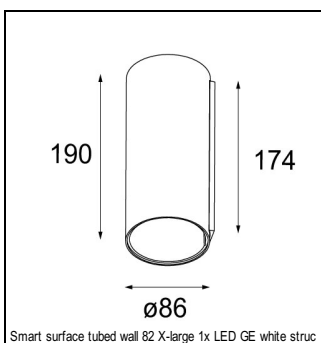

SMART-TUBED-WALL

12846409	SMART SURFACE TUBED WALL 82 LARGE 1X LED GE WHITE STRUC
12846432	SMART SURFACE TUBED WALL 82 LARGE 1X LED GE BLACK STRUC
12846609	SMART SURFACE TUBED WALL 82 SMALL 1X LED GE WHITE STRUC
12846632	SMART SURFACE TUBED WALL 82 SMALL 1X LED GE BLACK STRUC
12846009	SMART SURFACE TUBED WALL 82 X-LARGE 1X LED GE WHITE STRUC
12846032	SMART SURFACE TUBED WALL 82 X-LARGE 1X LED GE BLACK STRUC
12846709	SMART SURFACE TUBED WALL 82 X-LARGE 2X LED GE WHITE STRUC
12846732	SMART SURFACE TUBED WALL 82 X-LARGE 2X LED GE BLACK STRUC

SURFACE-TUBED

12845009	SMART SURFACE TUBED 82 LARGE LED GE WHITE STRUC
12845032	SMART SURFACE TUBED 82 LARGE LED GE BLACK STRUC
12845024	SMART SURFACE TUBED 82 LARGE LED GE BRUSHED ALU
12843309	SMART SURFACE TUBED 82 XL LED GE WHITE STRUC
12843332	SMART SURFACE TUBED 82 XL LED GE BLACK STRUC
12842809	SMART SURFACE TUBED SUSPENSION 82 LARGE LED GE WHITE STRUC
12842832	SMART SURFACE TUBED SUSPENSION 82 LARGE LED GE BLACK STRUC
12842909	SMART SURFACE TUBED SUSPENSION 82 XL LED GE WHITE STRUC
12842932	SMART SURFACE TUBED SUSPENSION 82 XL LED GE BLACK STRUC

SURFACE-BOX

12516132	SMART SURFACE BOX 82 2X LED GE BLACK STRUC
12516109	SMART SURFACE BOX 82 2X LED GE WHITE STRUC
12516009	SMART SURFACE BOX 82 1X LED GE WHITE STRUC
12516032	SMART SURFACE BOX 82 1X LED GE BLACK STRUC

HUE-BRIDGE

70000616	HUE BRIDGE EU
70000617	HUE BRIDGE UK

HUE-DEVICE

70000152	HUE DIMMER SWITCH
70000615	HUE TAP SWITCH

ACCESSORIES

HUE-DEVICE

70008054	HUE SENSOR

HUE-BULB

70000621	HUE TUNABLE WHITE GU10 BULB 5.5W