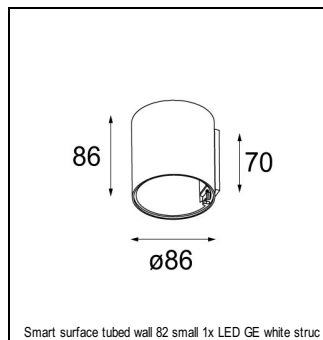

SMART-TUBED-WALL

12846409	SMART SURFACE TUBED WALL 82 LARGE 1X LED GE WHITE STRUC
12846432	SMART SURFACE TUBED WALL 82 LARGE 1X LED GE BLACK STRUC
12846609	SMART SURFACE TUBED WALL 82 SMALL 1X LED GE WHITE STRUC
12846632	SMART SURFACE TUBED WALL 82 SMALL 1X LED GE BLACK STRUC
12846009	SMART SURFACE TUBED WALL 82 X-LARGE 1X LED GE WHITE STRUC
12846032	SMART SURFACE TUBED WALL 82 X-LARGE 1X LED GE BLACK STRUC
12846709	SMART SURFACE TUBED WALL 82 X-LARGE 2X LED GE WHITE STRUC
12846732	SMART SURFACE TUBED WALL 82 X-LARGE 2X LED GE BLACK STRUC

SURFACE-TUBED

12845009	SMART SURFACE TUBED 82 LARGE LED GE WHITE STRUC
12845032	SMART SURFACE TUBED 82 LARGE LED GE BLACK STRUC
12845024	SMART SURFACE TUBED 82 LARGE LED GE BRUSHED ALU
12843309	SMART SURFACE TUBED 82 XL LED GE WHITE STRUC
12843332	SMART SURFACE TUBED 82 XL LED GE BLACK STRUC
12842809	SMART SURFACE TUBED SUSPENSION 82 LARGE LED GE WHITE STRUC
12842832	SMART SURFACE TUBED SUSPENSION 82 LARGE LED GE BLACK STRUC
12842909	SMART SURFACE TUBED SUSPENSION 82 XL LED GE WHITE STRUC
12842932	SMART SURFACE TUBED SUSPENSION 82 XL LED GE BLACK STRUC

SURFACE-BOX

12516132	SMART SURFACE BOX 82 2X LED GE BLACK STRUC
12516109	SMART SURFACE BOX 82 2X LED GE WHITE STRUC
12516009	SMART SURFACE BOX 82 1X LED GE WHITE STRUC
12516032	SMART SURFACE BOX 82 1X LED GE BLACK STRUC

HUE-BRIDGE

70000616	HUE BRIDGE EU
70000617	HUE BRIDGE UK

HUE-DEVICE

70000152	HUE DIMMER SWITCH
70000615	HUE TAP SWITCH

ACCESSORIES

HUE-DEVICE

70008054	HUE SENSOR

HUE-BULB

70000621	HUE TUNABLE WHITE GU10 BULB 5.5W