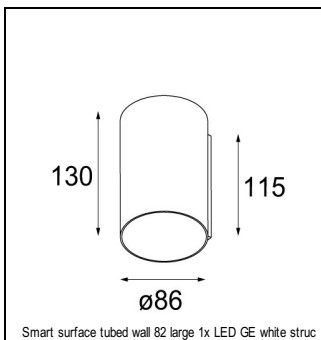

SMART-TUBED-WALL

12846409	SMART SURFACE TUBED WALL 82 LARGE 1X LED GE WHITE STRUC
12846432	SMART SURFACE TUBED WALL 82 LARGE 1X LED GE BLACK STRUC
12846609	SMART SURFACE TUBED WALL 82 SMALL 1X LED GE WHITE STRUC
12846632	SMART SURFACE TUBED WALL 82 SMALL 1X LED GE BLACK STRUC
12846009	SMART SURFACE TUBED WALL 82 X-LARGE 1X LED GE WHITE STRUC
12846032	SMART SURFACE TUBED WALL 82 X-LARGE 1X LED GE BLACK STRUC
12846709	SMART SURFACE TUBED WALL 82 X-LARGE 2X LED GE WHITE STRUC
12846732	SMART SURFACE TUBED WALL 82 X-LARGE 2X LED GE BLACK STRUC

SURFACE-TUBED

12845009	SMART SURFACE TUBED 82 LARGE LED GE WHITE STRUC
12845032	SMART SURFACE TUBED 82 LARGE LED GE BLACK STRUC
12845024	SMART SURFACE TUBED 82 LARGE LED GE BRUSHED ALU
12843309	SMART SURFACE TUBED 82 XL LED GE WHITE STRUC
12843332	SMART SURFACE TUBED 82 XL LED GE BLACK STRUC
12842809	SMART SURFACE TUBED SUSPENSION 82 LARGE LED GE WHITE STRUC
12842832	SMART SURFACE TUBED SUSPENSION 82 LARGE LED GE BLACK STRUC
12842909	SMART SURFACE TUBED SUSPENSION 82 XL LED GE WHITE STRUC
12842932	SMART SURFACE TUBED SUSPENSION 82 XL LED GE BLACK STRUC

SURFACE-BOX

12516132	SMART SURFACE BOX 82 2X LED GE BLACK STRUC
12516109	SMART SURFACE BOX 82 2X LED GE WHITE STRUC
12516009	SMART SURFACE BOX 82 1X LED GE WHITE STRUC
12516032	SMART SURFACE BOX 82 1X LED GE BLACK STRUC

HUE-BRIDGE

70000616	HUE BRIDGE EU
70000617	HUE BRIDGE UK

HUE-DEVICE

70000152	HUE DIMMER SWITCH
70000615	HUE TAP SWITCH

ACCESSORIES

HUE-DEVICE

70008054	HUE SENSOR

HUE-BULB

70000621	HUE TUNABLE WHITE GU10 BULB 5.5W