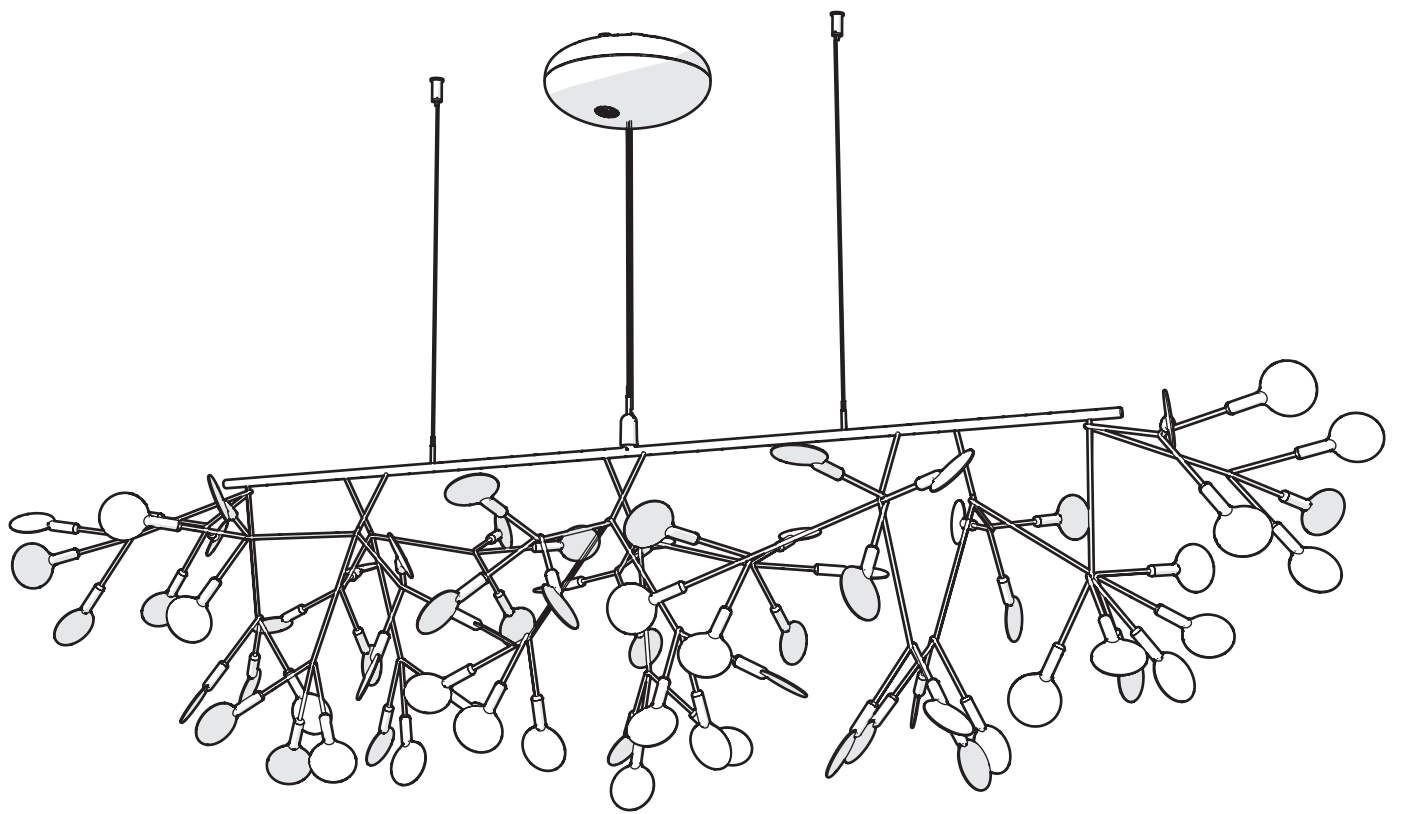

m o o o i

Heracleum Linear

CE

visit www.mooui.com for more information about the collection

m o o o i

Heracleum Linear

1

PLEASE HANDLE THIS PRODUCT WITH CARE. NEVER PLACE THE LAMP ON THE GROUND. THIS MAY DAMAGE THE PRODUCT.

请小心使用本产品. 切勿将灯放在地面上. 这可能会损坏产品.

NOT INCLUDED
不包含

2

3

m o o o i

Heracleum Linear

4

1