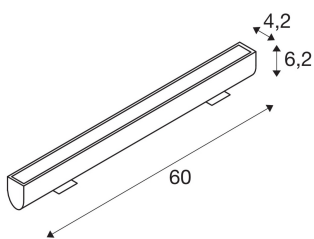

## GALEN 60 SP

Indoor single colour LED profile anthracite CCT switch 3000/4000K

Thanks to the integrated mounting bracket and the splash-proof connection cables, the GALEN LED profile can be installed quickly and easily on walls, floors, or ceilings. It is most suitable as a form of lighting for displays and signs. Added to this is the practical CCT switch, which provides added flexibility as it allows the light colour to be adjusted between 3000K (warm white) and 4000K (neutral white) using an external switch. Robustly made and featuring high-performance LEDs, GALEN is perfect for creating effective or functional lighting in the outdoor areas of shops, hotels, restaurants, or in commercial buildings.

## TECHNICAL DATA

Item no.:	1003447
Primary nominal voltage	220-240V ~50/60Hz mA/V
Secondary power / secondary voltage	450 mA/V
Vertical tilting range	180 °
Width	60.0 cm
Height	6.2 cm
Depth	11.3 cm
Net weight	1.4 kg
Gross weight	1.498 kg
IP Code	IP 65
Safety class	I
Impact resistance class	IK03
Impact resistance	0,3499999999999998 Joule
Assembly	Surface
Assembly details	Ceiling,Ground,Wall
Number of through-wires	12
Wattage	18.0 W
Color	anthracite
CRI	>80
Binning	6
LXXBXX data	70/50
Service life	54000 h