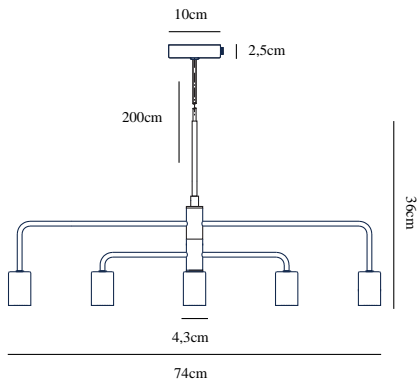

# GLOOM | PENDANT | BRASS

2113053035

nordlux®

Voltage (V): 230 Volt  
IP degree: IP20  
Maximum bulb wattage (W): 40W  
Class (Class 1, Class 2, Class 3):  
Class 2 (Double isolated)  
Bulb base: E27

Primary material: Metal  
Color of the cable: Black  
Length of the cable (cm): 200  
Surface material of the cable:  
Plastic  
Is the cable replaceable: False  
Color: Brass

Height (cm): 36  
Width (cm): 74  
Shade Diameter (cm): 4.3  
Length (cm): 4.3  
Turning Angle (°): 350

EAN: 5704924006234  
TUN: 2148629  
Item Number: 2113053035  
Pcs Per Master Carton: 4

Sales Box Height (cm): 7  
Sales Box Width (cm): 73.5  
Sales Box Depth (cm): 23  
Sales Box Volume m<sup>3</sup>: 0.0118  
Product net weight (kg): 1.5