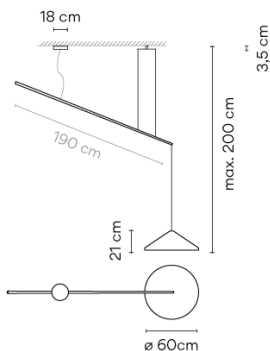

5674

Design By Arik Levy

Model Sheet

Optional: Extra cable length
Min. quantity, upcharge and extra lead time apply [EN]

Finish	<ul style="list-style-type: none"> 42 Blue M1 NCS S 5010-B10G 24 Beige M1 NCS S 2005-Y50R 11 Black NCS S 8500-N 10 White NCS S 0300-N
---------------	---

LED temperature color 2700 K / 3000 K / 3500 K / 4000 K

Dimming CASAMBI / DALI / 1-10V PUSH

Installation type Surface Canopy

Materials Ceiling rose: Steel

Light source 1 x LED 9W 350mA

LED CRI>90 1041 lm 116
2700 K / 3000 K / 3500 K / 4000 K

Driver Constant Current 350 110~240 V V 50-60 Hz HZ

Application Hanging lamps

Packaging 2 Box
0.727 m x 0.727 m x 0.32 m
Gross weight 10.4
Net weight 3.7
Vol. 0.2014

Lighting effect

General Lighting

Lamp for general lighting that equally distributes the light in all directions.