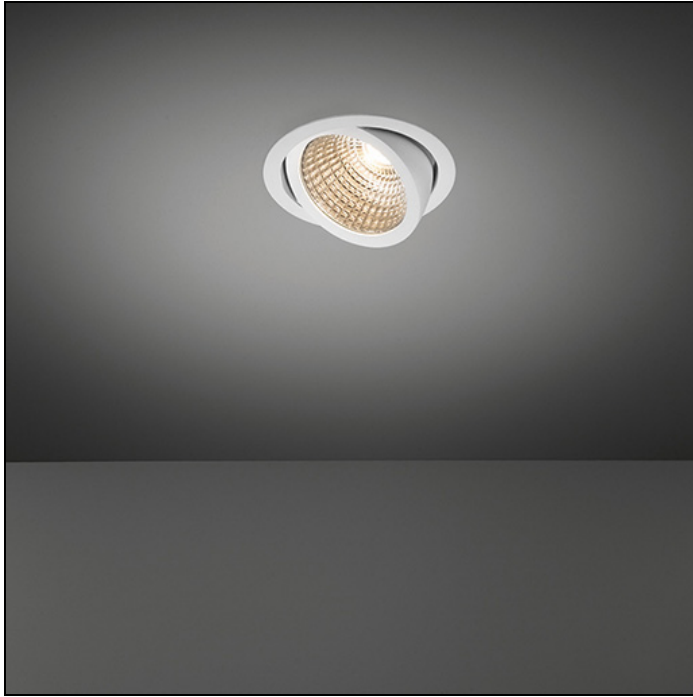

K120 ADJUSTABLE

K120 ADJUSTABLE LED GE

One letter is everything this elegant, simple and versatile spotlight portfolio needs. An example of a Modular classic, round, recessed and highly-bright K spotlights are ideal for hospitality and retail environments. A 45-degree inclination enables K to offer targeted illumination, highlighting the best aspects of key products, services and areas. We're adding yet another option to this core product to offer greater lighting flexibility for larger spaces. The K120 adjustable is the latest extension, with a larger diameter that offers a higher lumen output.

Art. Nr. 13341209

SPECIFICATIONS

Lamp	1x LED Array		
Gear / Transfo	LED gear not incl.		
Cut-out size	ø 114 h 200		
Weight	0.39kg		
Min. distance	0.1 m		
IP	IP20		
Glow wire test	960°		
Lifetime	L80 B20 @ 50.000 hrs		
CRI	90		
Power supply	350mA	500mA	700mA
	33.3Vf	34.3Vf	35.7Vf
Connected load	11.7W	17.2W	25W
Lumen	1266lm	1717lm	2256lm
Efficacy	108lm/W	100lm/W	90lm/W
UGR	21	22	23
Adjustability	h 359° v 45°		

Available label
<http://supemodular.com/assets/TYPE2.pdf>

	WARM WHITE 2700K / CRI 90+			WARM WHITE 3000K / CRI 90+			NEUTRAL WHITE 4000K / CRI 90+		
	SPOT 15°	MEDIUM 25°	FLOOD 40°	SPOT 15°	MEDIUM 25°	FLOOD 40°	SPOT 15°	MEDIUM 25°	FLOOD 40°
black struc	13340032	13340132	13340232	13341032	13341132	13341232	13342032	13342132	13342232
donkey grey struc	13340071	13340171	13340271	13341071	13341171	13341271	13342071	13342171	13342271
white struc	13340009	13340109	13340209	13341009	13341109	13341209	13342009	13342109	13342209

K120 ADJUSTABLE LED GE

ACCESSORIES

LENSES

10216903 | SPREADLENS Ø80

ANTIGLARE

10212802 | HONEYCOMB Ø80 BLACK
10217002 | CROSS BLADE Ø80 BLACK

HUE-BRIDGE

70000616 | HUE BRIDGE EU
70000617 | HUE BRIDGE UK