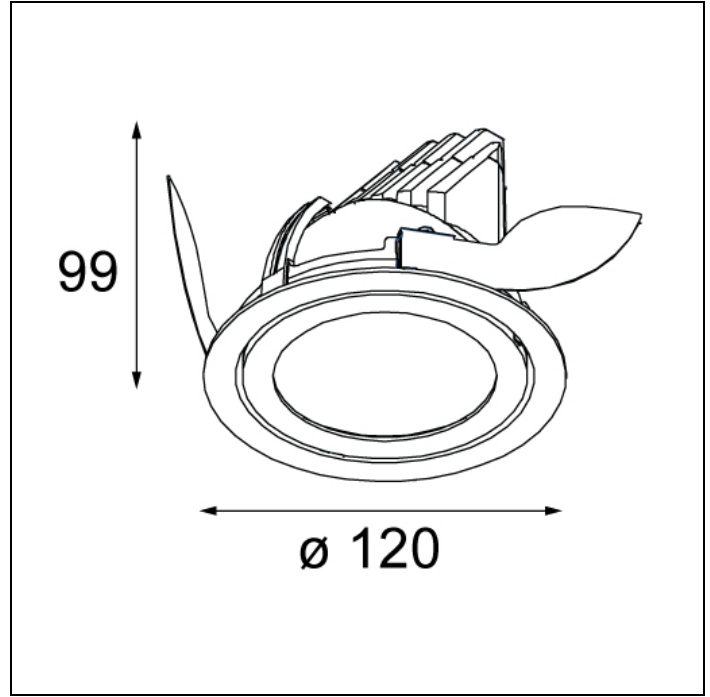

K120 ADJUSTABLE

K120 ADJUSTABLE LED GE

One letter is everything this elegant, simple and versatile spotlight portfolio needs. An example of a Modular classic, round, recessed and highly-bright K spotlights are ideal for hospitality and retail environments. A 45-degree inclination enables K to offer targeted illumination, highlighting the best aspects of key products, services and areas. We're adding yet another option to this core product to offer greater lighting flexibility for larger spaces. The K120 adjustable is the latest extension, with a larger diameter that offers a higher lumen output.

Art. Nr. 13341209

SPECIFICATIONS

Lamp	1x LED Array		
Gear / Transfo	LED gear not incl.		
Cut-out size	ø 114 h 200		
Weight	0.39kg		
Min. distance	0.1 m		
IP	IP20		
Glow wire test	960°		
Lifetime	L80 B20 @ 50.000 hrs		
CRI	90		
Power supply	350mA	500mA	700mA
	33.3Vf	34.3Vf	35.7Vf
Connected load	11.7W	17.2W	25W
Lumen	1266lm	1717lm	2256lm
Efficacy	108lm/W	100lm/W	90lm/W
UGR	21	22	23
Adjustability	h 359° v 45°		

Available label
<http://supemodular.com/assets/TYPE2.pdf>

	WARM WHITE 2700K / CRI 90+			WARM WHITE 3000K / CRI 90+			NEUTRAL WHITE 4000K / CRI 90+		
	SPOT 15°	MEDIUM 25°	FLOOD 40°	SPOT 15°	MEDIUM 25°	FLOOD 40°	SPOT 15°	MEDIUM 25°	FLOOD 40°
black struc	13340032	13340132	13340232	13341032	13341132	13341232	13342032	13342132	13342232
donkey grey struc	13340071	13340171	13340271	13341071	13341171	13341271	13342071	13342171	13342271
white struc	13340009	13340109	13340209	13341009	13341109	13341209	13342009	13342109	13342209