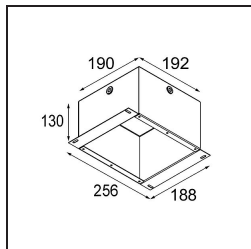

Optical Accessories

10211903 Spreadlens Ø50

10213003 Softlens Ø50

Installation Accessories

10889830 Conbox 192x190x130