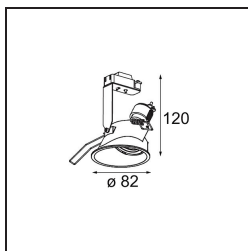

Lotis Round Asy Recessed 82 1x GU10 White Structure

Lotis Round is a recessed spotlight with a slight trim. The hallmark of this luminaire is its deeply recessed cone, which holds the light source. Known for its effortless design and high functionality, Lotis Round comes in different diameters and with various types of light sources.

Specifications

Material	10880609
Light Source Type	GU10
Lifetime	40,000 Hours
Lamp Included	No
Number of Light Sources	1
Light Direction	Down
Optic	Collimator
Input Voltage	230V
Electrical Class	II
IP Rating	20
Glow wire rating (°C)	960
Indoor/Outdoor	Indoor
Application	Ceiling
Mounting	Recessed
Cut-out size (mm)	ø76
Mounting depth (mm)	115.0
Adjustability	Not Applicable
Distance to Lighted Object (m)	0,5
Primary Colour & Primary Finish	White, Structure
Gross weight (g)	185.0
Remark	<ul style="list-style-type: none"> This is not a complete product. Light module required.