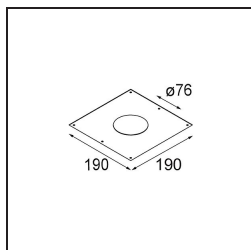

Specifications

Material	10880609
Light Source Type	GU10
Lifetime	40,000 Hours
Lamp Included	No
Number of Light Sources	1
Light Direction	Down
Optic	Collimator
Input Voltage	230V
Electrical Class	II
IP Rating	20
Glow wire rating (°C)	960
Indoor/Outdoor	Indoor
Application	Ceiling
Mounting	Recessed
Cut-out size (mm)	ø76
Mounting depth (mm)	115.0
Adjustability	Not Applicable
Distance to Lighted Object (m)	0,5
Primary Colour & Primary Finish	White, Structure
Gross weight (g)	185.0
Remark	<ul style="list-style-type: none"> This is not a complete product. Light module required.

Optical Accessories

10211903 Spreadlens Ø50

10213003 Softlens Ø50

Installation Accessories

10889830 Conbox 192x190x130

12290830 Gypkit 190x190 - Ø76

Choose a required accessory