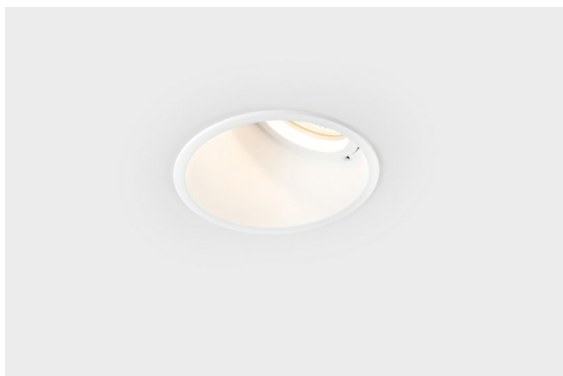

Lotis Round Asy Recessed 82 1x GU10 White Structure

Lotis Round is a recessed spotlight with a slight trim. The hallmark of this luminaire is its deeply recessed cone, which holds the light source. Known for its effortless design and high functionality, Lotis Round comes in different diameters and with various types of light sources.

Specifications

Material	10880609
Light Source Type	GU10
Lifetime	40,000 Hours
Lamp Included	No
Number of Light Sources	1
Light Direction	Down
Optic	Collimator
Input Voltage	230V
Electrical Class	II
IP Rating	20
Glow wire rating (°C)	960
Indoor/Outdoor	Indoor
Application	Ceiling
Mounting	Recessed
Cut-out size (mm)	ø76
Mounting depth (mm)	115.0
Adjustability	Not Applicable
Distance to Lighted Object (m)	0,5
Primary Colour & Primary Finish	White, Structure
Gross weight (g)	185.0
Remark	<ul style="list-style-type: none"> This is not a complete product. Light module required.