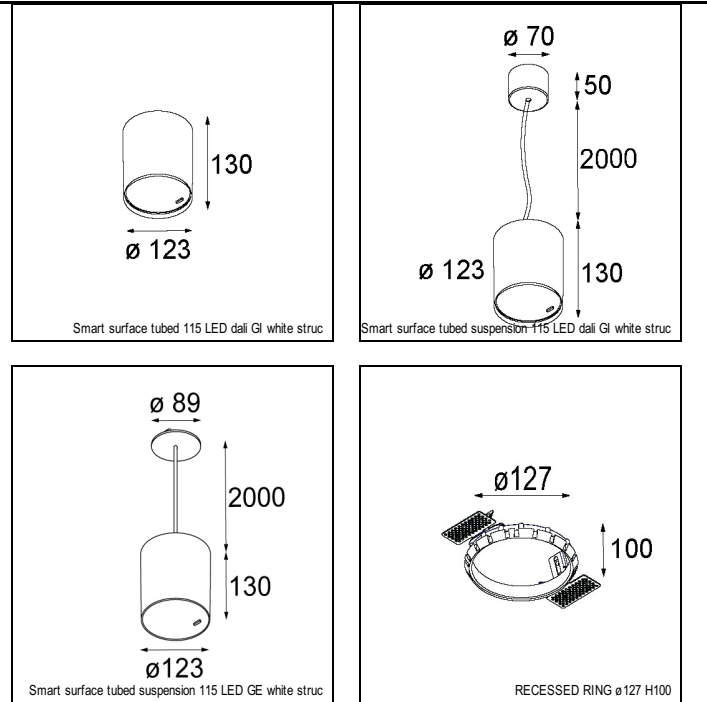

### SPECIFICATIONS

Lamp	1x LED Array		
Gear / Transfo	LED gear not incl.		
Cut-out size	ø 108 h 100		
Weight	0.463kg		
Min. distance	0.1 m		
IP	IP20		
Glow wire test	960°		
Lifetime	L80 B20 @ 50.000 hrs		
CRI	90		
Power supply	350mA 31Vf	<b>500mA</b> <b>32Vf</b>	700mA 34Vf
Connected load	11W	<b>16.25W</b>	23.6W
Lumen	1046lm	<b>1434lm</b>	1908lm
Efficacy	95lm/W	<b>88lm/W</b>	81lm/W
UGR	15	<b>17</b>	17
Adjustability	Not Applicable		
Remark	! 3500K on request ! can be combined with Smart mask, Smart surface box, Smart surface tubed, Smart surface tubed suspension		

#### GYPKIT

12290530 | GYPKIT 190X190 - Ø108

#### RECESSED-FRAME

12810230 | RECESSED RING Ø127 H100