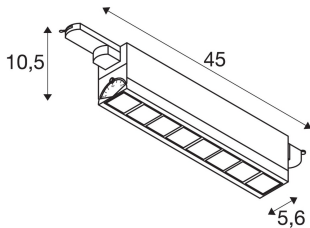

TECHNICAL DATA

Item no.:	1004692
Number of different light outlets	1
Primary nominal voltage	220-240V ~50/60Hz mA/V
Secondary power / secondary voltage	350 mA/V
Vertical tilting range	-60 °
Vertical tilting range	60 °
Length	45.0 cm
Width	5.6 cm
Height	10.5 cm
Net weight	1.24 kg
Gross weight	1.327 kg
IP Code	IP 20
Safety class	I
Assembly details	Track Ceiling, Track Wall
Dimmable	Ja
Dimming technology	DALI
Wattage	26.0 W
Lumen	3100 lm
Colour temperature	4000 Kelvin
Beam angle	75 °
Color	black
CRI	>90