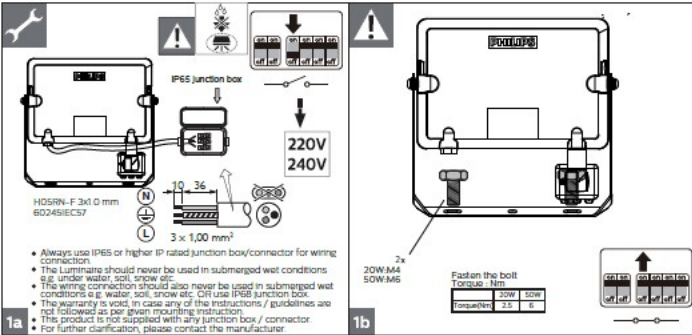

RG-T

2m

3

	Flux (lm)	Power (W)	Beam	m ²	kg
Decoflood floodlight IR black lx20W G2	1800	20		0.006	0.38
Decoflood floodlight IR black lx50W G2	4500	50	100°-120°	0.018	0.72

- Luminaire must not be used or stored in corrosive environment where hazardous materials such as sulphur, chlorine, phthalates, etc. are present.