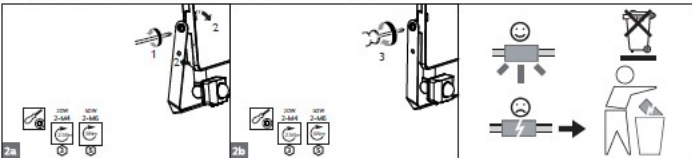

RG-T

2m

3

	Flux (lm)	Power (W)	Beam	m ²	kg
Decoflood floodlight IR black lx20W G2	1800	20		0.006	0.38
Decoflood floodlight IR black lx50W G2	4500	50	100°-120°	0.018	0.72

- Luminaire must not be used or stored in corrosive environment where hazardous materials such as sulphur, chlorine, phthalates, etc. are present.