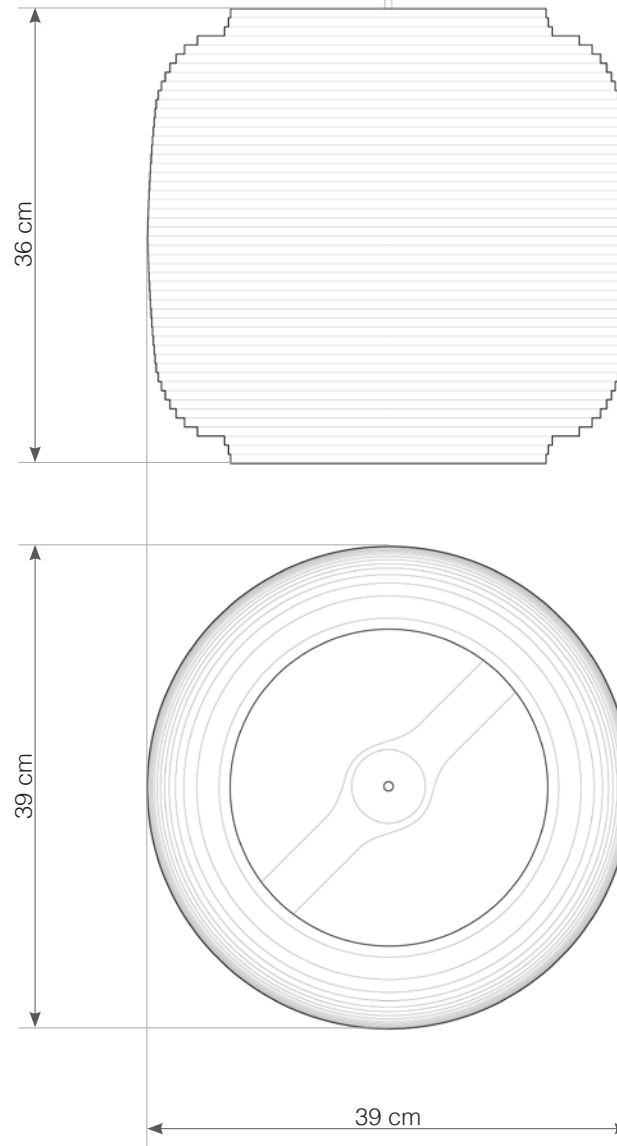

Ausi14

1x 60W maximum incandescent
E27 socket | 230V 50Hz | Class II

For use with dimmable incandescent bulbs. Also compatible with CFL bulbs or dimmable LED bulbs of equivalent wattage.

Mounting Installation: Suspended

recycled cardboard

responsibly made in holland

proudly designed in seattle | usa

responsible handmade quality

nontoxic fire retardant treated

compressed air recommended cleaning

use in dry location only

designed to recycle

hardwired cord set + ceiling canopy

INCLUDES A TWO-METER BLACK FABRIC CORD AND A BLACK POWDER COATED STEEL CANOPY. ●●
FIVE-METER CORDS ARE AVAILABLE FOR AN ADDITIONAL CHARGE.

Scraplight shades are non-toxic and are handmade using responsible practices. Because all Scraplights are handmade, dimensions may vary slightly. This luminaire is compatible with bulbs of the energy classes A++, A+, A, B, C, D & E (EU No 874/2012).

SCRAPLIGHTS® natural
responsibly reimagining cardboard boxes