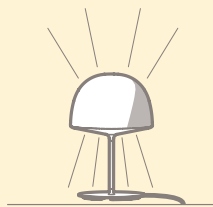

cod. 4252BI

cod. 4252N

cod. 4252V

cod. 4251BI

cod. 4251N

cod. 4251V

cod. 4252

cod. 4251