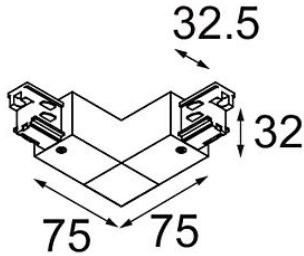

Date _____
Customer _____
Project _____
Type _____

Connector track outside 90° black

Specifications

Material	11240902
Lamp Included	No
Number of Light Sources	0
Input Voltage	230V
Electrical Class	I
IP Rating	20
Glow wire rating (°C)	960
Indoor/Outdoor	Indoor
Adjustability	Not Applicable
Primary Colour & Primary Finish	Black,
Gross weight (g)	185.0