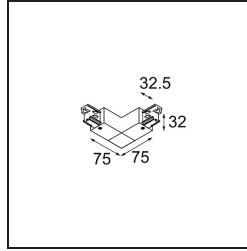

Date _____
Customer _____
Project _____
Type _____

Connector track outside 90° black

Specifications

Material	11240902
Lamp Included	No
Number of Light Sources	0
Input Voltage	230V
Electrical Class	I
IP Rating	20
Glow wire rating (°C)	960
Indoor/Outdoor	Indoor
Adjustability	Not Applicable
Primary Colour & Primary Finish	Black,
Gross weight (g)	185.0