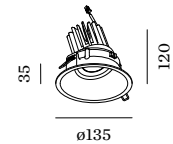

DEEP ADJUST fort

CEILING RECESSED

1.0 LED

LED 25W | 700mA | 36V
COB 3-step | excl. power supply
aluminium powder coated

0.362kg IP20 0.3-1° 34°

126-130 30°/30° 355° 130 4-30

	CODE
	112961W_
	112961B_

LIGHT COLOUR	LUMEN | CRI	CODE
3000K	2480 | >90	5
4000K	2660 | >90	6

ALWAYS USE

power supply | 700mA

	CODE
30W dim	90225702
30W DALI	90245702

more power supplies on page 697

available from summer 2020