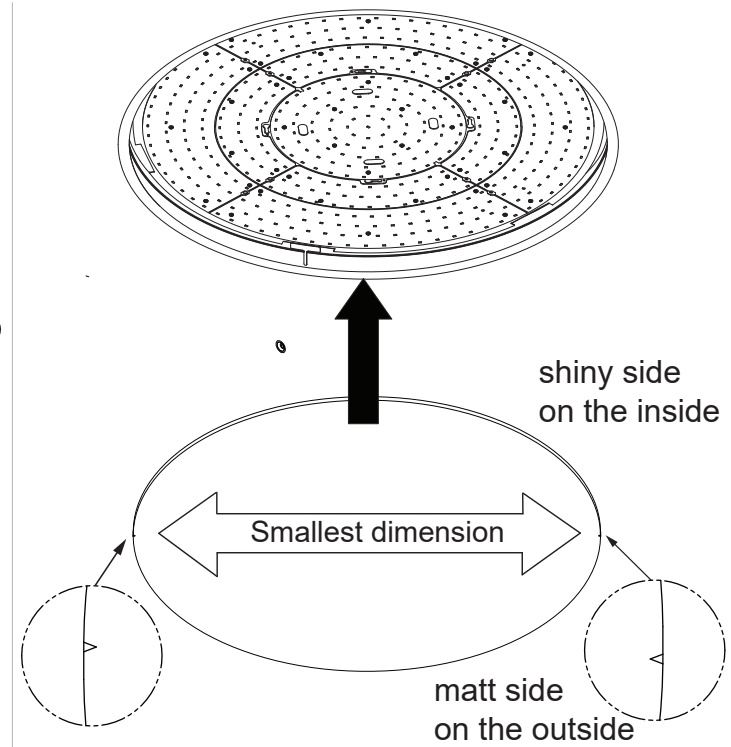

Flat moon 970 recessed LED Dali/PD

132833XX_132834XX_132835XX

Replace protective shield when broken. The luminaire shall only be used complete with its protective shield. Reference number: 1012136

The light source contained in this luminaire shall only be replaced by the manufacturer or his service agent or a similar qualified person

CAN BE USED WITH
 13289400 FlatMn prismatic diffuser 950/970
 13289500 FlatMn ice prismatic diffuser 950/970

220-230V 50-60Hz DALI PUSH IP 20