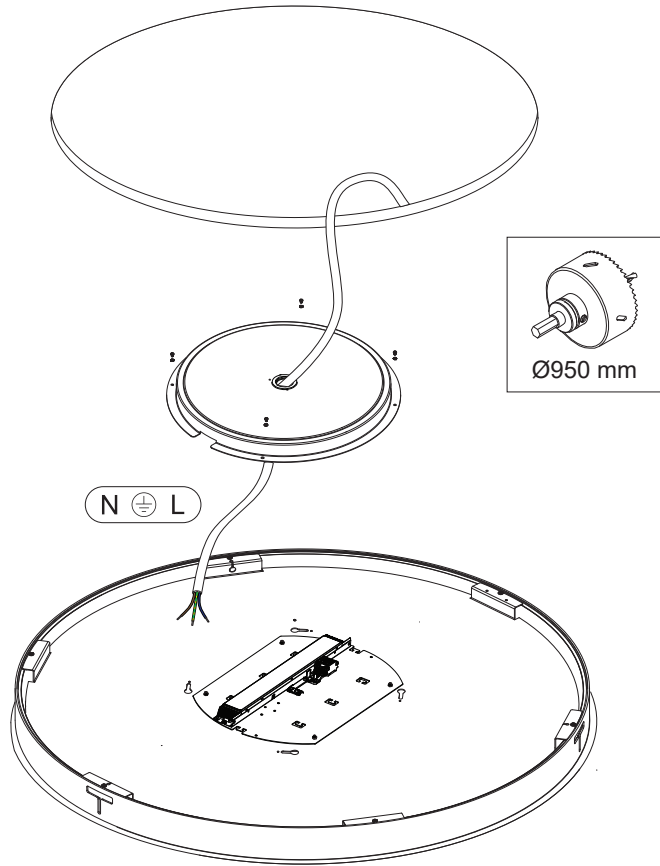

Flat moon 970 recessed LED Dali/PD

132833XX_132834XX_132835XX

Replace protective shield when broken. The luminaire shall only be used complete with its protective shield. Reference number: 1012136

The light source contained in this luminaire shall only be replaced by the manufacturer or his service agent or a similar qualified person

CAN BE USED WITH
 13289400 FlatMn prismatic diffuser 950/970
 13289500 FlatMn ice prismatic diffuser 950/970

220-230V 50-60Hz DALI PUSH IP 20