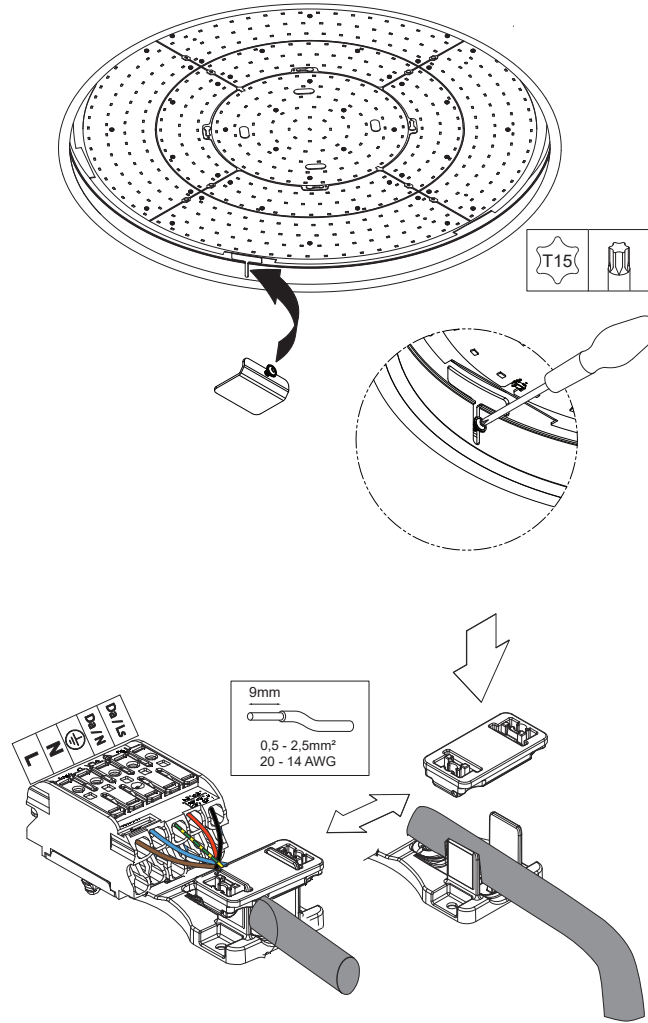

Flat moon 970 recessed LED Dali/PD

132833XX_132834XX_132835XX

Replace protective shield when broken. The luminaire shall only be used complete with its protective shield. Reference number: 1012136

The light source contained in this luminaire shall only be replaced by the manufacturer or his service agent or a similar qualified person

CAN BE USED WITH
 13289400 FlatMn prismatic diffuser 950/970
 13289500 FlatMn ice prismatic diffuser 950/970

220-230V 50-60Hz DALI PUSH IP 20