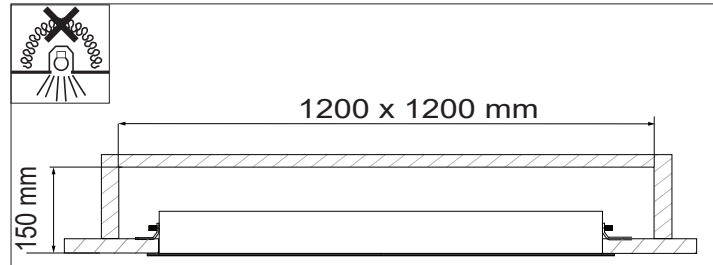

Flat moon 970 recessed LED Dali/PD

132833XX_132834XX_132835XX

Replace protective shield when broken. The luminaire shall only be used complete with its protective shield. Reference number: 1012136

The light source contained in this luminaire shall only be replaced by the manufacturer or his service agent or a similar qualified person

CAN BE USED WITH
 13289400 FlatMn prismatic diffuser 950/970
 13289500 FlatMn ice prismatic diffuser 950/970

220-230V 50-60Hz DALI PUSH IP 20