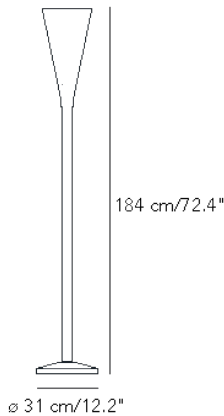

LUMINATOR

Pietro Chiesa, 1932

Luminator is one of the first projects that Pietro Chiesa, then the owner of a workshop in Milan specialized in artistic glasswork, created for FontanaArte, where he would later become artistic director alongside Gio Ponti. The first indirect light floor lamp, Luminator is composed of a thin metal shaft that opens into a cone, inside which is the light source. A single element resting on a circular base, it is a lamp of an almost abstract rigor and purity, and is by far one of the most extraordinary pieces designed by Pietro Chiesa.

Floor lamp with indirect light and dimmable by switch button. Frame made of satined nickel-plated metal. Black power cable, dimmer and plug. Plug-in power supply with interchangeable plugs (UK - USA - UE - AUS). Integrated led.