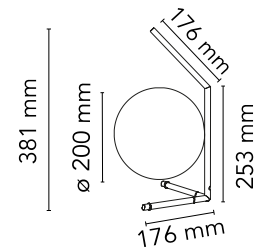

### Main specifications

EAN	8059607002797
Mounting	Table
Environments	Indoor dry location
Light Source Type	Bulb
Lamp category	Halogen
Lamp holders	E14
Iicos	HSGS
Number of heads	1
Power (W)	60

### Physical

Colour	Chrome
Length (mm)	200
Net weight (kg)	1.4
Package height (mm)	0
Package width (mm)	0
Package length (mm)	0
Package volume (m3)	0.04
IP internal	20