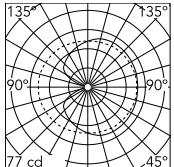

### Physical

Colour	Chrome
Length (mm)	200
Net weight (kg)	1.4
Package height (mm)	0
Package width (mm)	0
Package length (mm)	0
Package volume (m3)	0.04
IP internal	20

### Photometric Files

LDT / IES [↓ LDT](#)

### Technical Drawings

2D [↓ ZIP](#)

3D [↓ ZIP](#)

[Bim](#) [↓ ZIP](#)

## Schematic light drawing