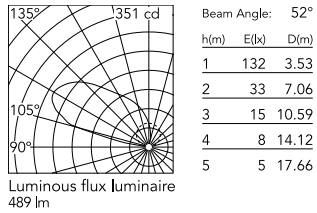

Schematic light drawing

Photometric

Lighting type	Indirect
Light distribution	Asymmetric
CCT (K)	4000
CRI>	80

Electrical

Insulation class	I
Frequency (Hz)	50-60
Main voltage (Vac)	220-240
Driver	Integrated
Dimmable	Yes
Dimming type	Non Dimmable
Emergency type	No

Ecodesign and Energy Labelling

This product contains a light source of energy efficiency class D

Replaceable (LED only) light source by a professional

Replaceable control gear by a professional