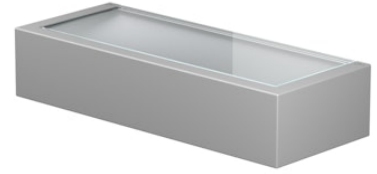

FLOS

F015E41A006 Grey

Mile Wall 2 Washer Up NEW

Designed by Antonio Citterio

LED - Power LED - 6.4W - 489lm - 4000K - CRI> 80

LED light source included. Integrated 220-240V ON/OFF and 1-10V or DALI dimmable electrical power. Equipped with double cable gland for electrical connection.

Are you a professional and your project needs consulting and support?

[BOOK AN APPOINTMENT](#)

Main specifications

Mounting	Wall
Environments	Outdoor wet location
LED type	Power LED
Lamp category	LED
Number of heads	1
Power (W)	6.4
System flux (lm)	489

Physical

Colour	Grey
Orientation	Fixed
Net weight (kg)	0.8
IP internal	65

Download

[Mounting instructions](#) ZIP

Photometric Files

[LDT / IES](#) ZIP

Technical Drawings

[2D](#) ZIP