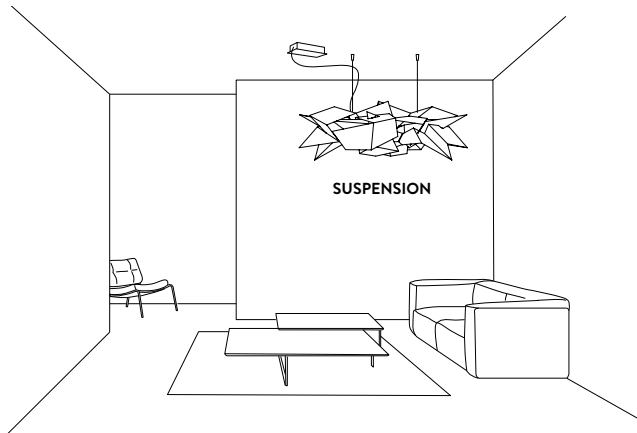

CANOPY DETAILS

CORDOBA

28/25 cm x 13/10,4 cm x h. 5 cm
(11" x 5" x h 2")

6 m. cable kit standard
Kit Cavi da 6m standard

CORDOBA ENTIRE COLLECTION

FINISHES

WHITE

CORDOBA design by Daniel Libeskind