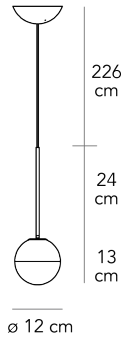

Suspension lamp with diffused and dimmable light. Frame made of chromed metal with double interchangeable stem. Diffuser made of opalyne blown glass with satin-finish. Transparent power cable. Painted polycarbonate ceiling rose. Bulb not included.