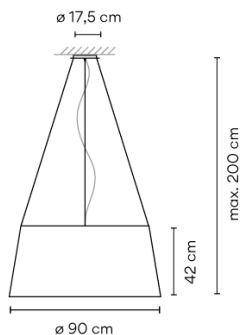

Warm

4930

Design By Ramos & Bassols

VIBIA

Model Sheet

Optional: Extra cable length
Min. quantity, upcharge and extra lead time apply [EN]

Finish	10 White NCS S 0300-N
Dimming	On/ Off
Installation type	Surface Canopy
Materials	Ceiling rose: Steel
Light source	4 x MASTER LEDBULB E27 230V 13W 4 x COMPACT FLUORESCENT E27 230V 23W
	  Dimmable 
	50Hz
Packaging	1 Box 1.58 m x 1.58 m x 0.86 m Gross weight 11.7 Net weight 10.8 Vol. 2.1469