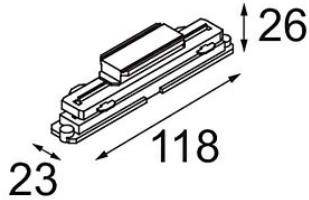

Date \_\_\_\_\_  
Customer \_\_\_\_\_  
Project \_\_\_\_\_  
Type \_\_\_\_\_

*Track connector internal dali black*

**Specifications**

Material	14211502
Lamp Included	No
Number of Light Sources	0
Input Voltage	230V
Electrical Class	I
IP Rating	20
Glow wire rating (°C)	960
Dimming Protocol	DALI
Indoor/Outdoor	Indoor
Adjustability	Not Applicable
Primary Colour & Primary Finish	Black,
Gross weight (g)	49.0