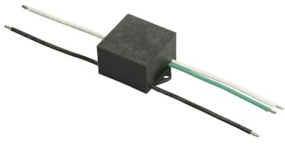

FLOS

F015E32A001 White

Mile Wall 2 Washer Down

NEW

Designed by Antonio Citterio

LED - Power LED - 6.4W - 471lm - 3000K - CRI> 80

LED light source included. Integrated 220-240V ON/OFF and 1-10V or DALI dimmable electrical power. Equipped with double cable gland for electrical connection.

Are you a professional and your project needs consulting and support?

BOOK AN APPOINTMENT

Main specifications

Mounting	Wall
Environments	Outdoor wet location
LED type	Power LED
Lamp category	LED
Number of heads	1
Power (W)	6.4
System flux (lm)	471

3D [↓ ZIP](#)

[↓ ZIP](#) Bim

Schematic light drawing

h(m)	E(lx)	D(m)
1	127	3.53
2	32	7.06
3	14	10.59
4	8	14.12
5	5	17.66

Luminous flux luminaire
471 lm

Photometric

Lighting type	Direct
Light distribution	Asymmetric
CCT (K)	3000
CRI>	80

Replaceable (LED only) light source by a professional

Replaceable control gear by a professional

Accessories & Power Supply

OPTIONAL
Accessory

F990E00A000

S.P.D. (SURGE PROTECTION
DEVICE)