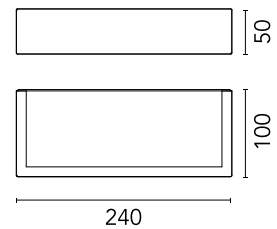

FLOS

F015E32A001 White

Mile Wall 2 Washer Down

NEW

Designed by Antonio Citterio

LED - Power LED - 6.4W - 471lm - 3000K - CRI> 80

LED light source included. Integrated 220-240V ON/OFF and 1-10V or DALI dimmable electrical power. Equipped with double cable gland for electrical connection.

Are you a professional and your project needs consulting and support?

BOOK AN APPOINTMENT

Main specifications

Mounting	Wall
Environments	Outdoor wet location
LED type	Power LED
Lamp category	LED
Number of heads	1
Power (W)	6.4
System flux (lm)	471

Physical

Colour	White
Orientation	Fixed
Net weight (kg)	0.8
IP internal	65

Download

Mounting instructions [↓ ZIP](#)

Photometric Files

LDT / IES [↓ ZIP](#)

Technical Drawings

2D [↓ ZIP](#)

3D [↓ ZIP](#)

[↓ ZIP](#) Bim

Schematic light drawing

h(m)	E(lx)	D(m)
1	127	3.53
2	32	7.06
3	14	10.59
4	8	14.12
5	5	17.66

Luminous flux luminaire
471 lm

Photometric

Lighting type	Direct
Light distribution	Asymmetric
CCT (K)	3000
CRI>	80