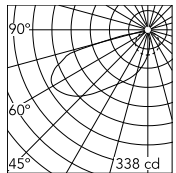

Physical

Colour	White
Orientation	Fixed
Net weight (kg)	0.8
IP internal	65

Download

Mounting instructions [↓ ZIP](#)

Photometric Files

LDT / IES [↓ ZIP](#)

Technical Drawings

2D [↓ ZIP](#)

3D [↓ ZIP](#)

[↓ ZIP](#) Bim

Schematic light drawing

h(m)	E(lx)	D(m)
1	127	3.53
2	32	7.06
3	14	10.59
4	8	14.12
5	5	17.66

Luminous flux luminaire
471 lm

Photometric

Lighting type	Direct
Light distribution	Asymmetric
CCT (K)	3000
CRI>	80