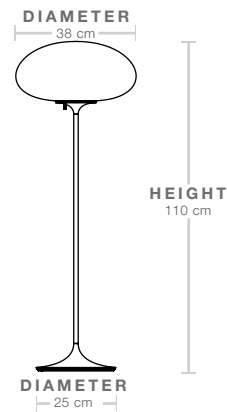

Black Chrome, Pebble Grey, Black Red

FINISH AND MATERIAL

CORD SHAPE

Round

CORD COLOR

Grey textile

Dimensions & Weight

LAMP HEIGHT

110 cm

LAMP STAND

Ø25 cm

SHADE DIAMETER

Ø38 cm

SHADE HEIGHT

20 cm

CORD LENGTH

220 cm

TOTAL WEIGHT

8.5 kg

Packaging - Base

NUMBER OF PARCELS

1

PACKAGING LENGTH

102 cm

PACKAGING WIDTH

32 cm

PACKAGING HEIGHT

29 cm

PACKAGING WEIGHT

3.8 Kg

GROSS WEIGHT

10 Kg