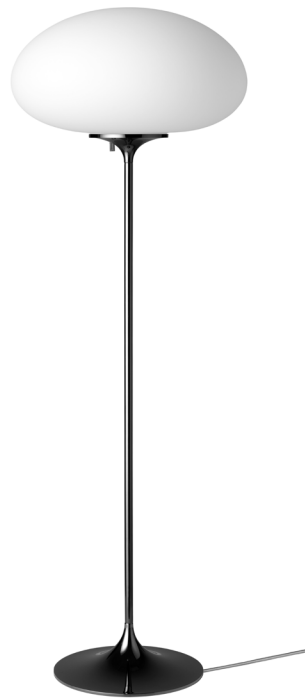

Stemlite Floor Lamp, H110

Designed by Bill Curry - 1962

ITEM NUMBER	Stemlite Floor Lamp - H110, EU (Black Chrome)	10057926
	Stemlite Floor Lamp - H110, EU (Black Red)	10057929
	Stemlite Floor Lamp - H110, EU (Pebble Grey)	10058488

DESCRIPTION

The Stemlite (1962) was the first ‘total look’ lamp, a pioneering new typology conceived by American Designer Bill Curry, which replaced the traditional base-plus-shade form with a single self-contained unit comprising interchangeable modules. His debut design, the much-emulated Stemlite, was named “most influential lamp of the year” by Industrial Design Magazine in 1965, used on the set of the original Star Trek TV series, and remained in production until 1977. Now remastered by GUBI after almost half a century, the new collection comprises two table lamps, two floor lamps and a new pendant – a simple inversion of the original design – in a contemporary yet authentic color palette.

Today’s Stemlite remains true to Curry’s designs, comprising three of the original heights: two table heights, one of which was originally conceived as a floor lamp and the original floor lamp height. A second, taller floor lamp has been added and a pendant light has been engineered by simply flipping the original design upside-down. A counterweight has been hidden in the negative space created by the geometry of the foot of the upright lamps to meet contemporary safety requirements regarding stability and versions of the floor and pendant lights with new larger globes are also available.

Materials & Finishes

SHADE -

Frosted Glass

FINISH AND MATERIAL

STAND -

Black Chrome, Pebble Grey, Black Red

FINISH AND MATERIAL

BASE -