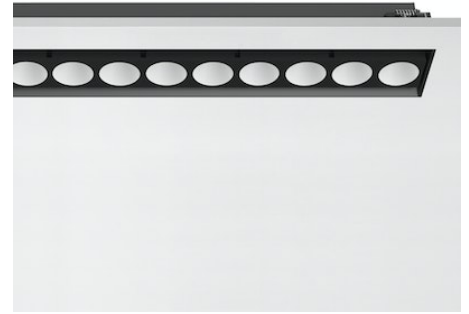

FLOS

03.9475.14A Black/White

Light Shadow Adjustable No Trim 12 Spots Optic Flood

Designed by FLOS Architectural

Recessed integrated luminaire with 12 LED lighting spots. Remote power supply included (220-240V).

Are you a professional and your project needs consulting and support?

[BOOK AN APPOINTMENT](#)

Main specifications

| | |
|------------------|---------------------|
| Mounting | Ceiling recessed |
| Environments | Indoor dry location |
| LED type | Power LED |
| Lamp category | LED |
| Iicos | No |
| Number of heads | 1 |
| Power (W) | 32.4 |
| Source flux (lm) | 3420 |
| System flux (lm) | 2836 |

Physical

| | |
|--------------------------|-------------|
| Colour | Black/White |
| Trim | No |
| Orientation | Adjustable |
| Longitudinal tilting (°) | 30 |
| Recessed depth (mm) | 75 |
| Length (mm) | 429 |
| Net weight (kg) | 0.66 |
| IP internal | 20 |
| IP external | 20 |