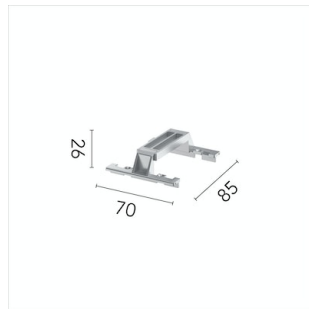

Physical

| | |
|--------------------------|-------------|
| Colour | Black/White |
| Trim | No |
| Orientation | Adjustable |
| Longitudinal tilting (°) | 30 |
| Recessed depth (mm) | 75 |
| Length (mm) | 429 |
| Net weight (kg) | 0.66 |
| IP internal | 20 |
| IP external | 20 |

Notes

It requires a pre-installation frame, to be ordered separately.

Accessories & Power Supply

REQUIRED
Frame

Installation

08.0518.00

Pre-installation No Trim Frame
12L Fix Adjustable

OPTIONAL
Accessory