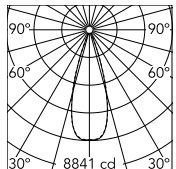

Physical

| | |
|--------------------------|-------------|
| Colour | Black/White |
| Trim | No |
| Orientation | Adjustable |
| Longitudinal tilting (°) | 30 |
| Recessed depth (mm) | 75 |
| Length (mm) | 429 |
| Net weight (kg) | 0.66 |
| IP internal | 20 |
| IP external | 20 |

Drawing Thumbnail

Download

Mounting instructions [↓ ZIP](#)

Photometric Files

LDT / IES [↓ ZIP](#)

Technical Drawings

2D [↓ ZIP](#)

3D [↓ ZIP](#)

 Bim [↓ ZIP](#)

Schematic light drawing

Beam Angle: 33°

| h(m) | E(lx) | D(m) |
|------|-------|------|
| 1 | 8841 | 0.59 |
| 2 | 2210 | 1.18 |
| 3 | 982 | 1.78 |
| 4 | 553 | 2.37 |
| 5 | 354 | 2.96 |

Luminous flux luminaire
2836 lm (EXTREME CUT OFF)

Photometric

| | |
|------------------------|-----------|
| Lighting type | Direct |
| Light distribution | Symmetric |
| CCT (K) | 3000 |
| CRI> | 90 |
| Beam angle C0-180 (°) | 33 |
| Beam angle C90-270 (°) | 33 |