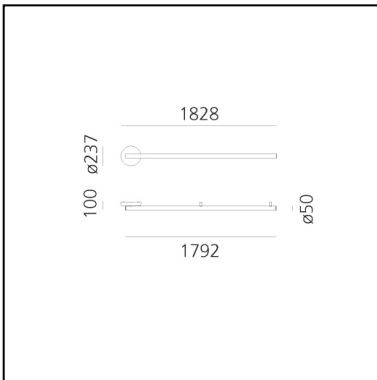

Alphabet of light linear 180 wall/ceiling

BIG - Bjarke Ingels Group

IP20    Dimmerable: 

LUMINAIRE

- Watt: **50W**
- Voltage: **220-240V**
- Delivered lumen output: **5226lm**
- CCT: **3000K**
- Efficiency: **81%**
- Efficacy: **104.52lm/W**
- CRI: **80**
- Dimmable Typology: **Push/DALI**

DIMENSIONS

- Length: **1790 mm**
- Height: **100 mm**
- Glow Wire Test: **650°**

SOURCES INCLUDED

- Category: **Led**
- Number: **1**
- Color temperature (K): **3000K**
- CRI: **80**
- Color Tolerance: **MacAdam 3SDCM**
- Service Life: **L80 (10K) 55000h**