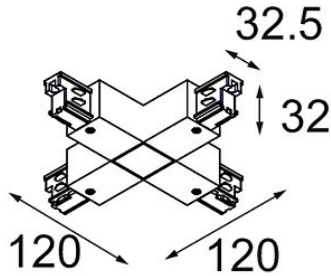

Date \_\_\_\_\_  
Customer \_\_\_\_\_  
Project \_\_\_\_\_  
Type \_\_\_\_\_

Connector track X white shiny

**Specifications**

Material	11241201
Lamp Included	No
Number of Light Sources	0
Input Voltage	230V
Electrical Class	I
IP Rating	20
Glow wire rating (°C)	960
Indoor/Outdoor	Indoor
Adjustability	Not Applicable
Primary Colour & Primary Finish	White,
Gross weight (g)	185.0