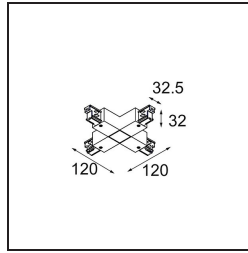

Date \_\_\_\_\_  
Customer \_\_\_\_\_  
Project \_\_\_\_\_  
Type \_\_\_\_\_

Connector track X white shiny

**Specifications**

Material	11241201
Lamp Included	No
Number of Light Sources	0
Input Voltage	230V
Electrical Class	I
IP Rating	20
Glow wire rating (°C)	960
Indoor/Outdoor	Indoor
Adjustability	Not Applicable
Primary Colour & Primary Finish	White,
Gross weight (g)	185.0