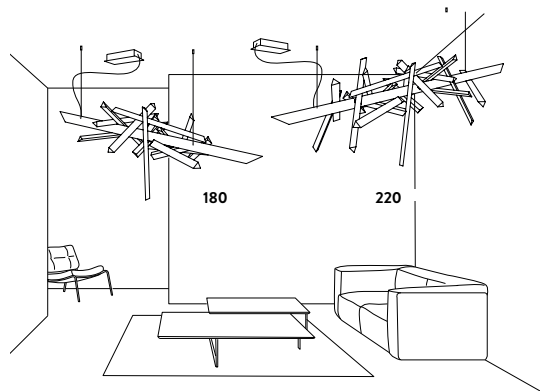

CANOPY DETAILS

LA TRAVIATA LIGHT SCULPTURE

28/25 cm x 13/10,4 cm x h. 5 cm
(11" x 5" x h 2")

Standard cable kit: 6 m
Kit cavi da 6m standard

LA TRAVIATA ENTIRE COLLECTION

FINISHES

PRODUCT	DIMENSION	COLOUR	CODE
LIGHT SCULPTURE 220 LED: 13 individually dimmable RGB +1 MAIN LED: 100W - 100~240V 7500 Lumen - 3000 Kelvin Dimmable with: Casambi or Dmx Made of: Lentiflex® / Methacrilate Weight: net 44,1 - gross 170,9 lb Package: 87,4 x 24,8 x h 32,3 in		<input type="checkbox"/> PRISMA WITH DMX	TRASL00PRS06TDX000US
		<input type="checkbox"/> PRISMA WITH CASAMBI	TRASL00PRS06T00CSBUS
ADDITIONAL DIMMING SYSTEM DALI UPON REQUEST			
LIGHT SCULPTURE 180 LED: 9 individually dimmable RGB +1 MAIN LED: 75W - 100~240V 6000 Lumen - 3000Kelvin Dimmable with: Casambi or Dmx Made of: Lentiflex® / Methacrilate Weight: net 43 - gross 172 lb Package: 87,4 x 24,8 x h 32,3 in		<input type="checkbox"/> PRISMA WITH DMX	TRASM00PRS06TDX000US
		<input type="checkbox"/> PRISMA WITH CASAMBI	TRASM00PRS06T00CSBUS
ADDITIONAL DIMMING SYSTEM DALI UPON REQUEST			

CANOPY DETAILS

LA TRAVIATA

28/25 cm x 13/10,4 cm x h. 5 cm
(11" x 5" x h 2")

6 m. cable kit standard
Kit Cavi da 6m standard

LA TRAVIATA ENTIRE COLLECTION

FINISHES

PRISMA + RGB LIGHTS