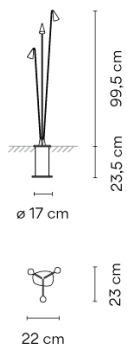

4635

Design By Lievore Altherr Molina

BRISA is a fitted outdoor lamp with three revolving, adjustable arms. It is ideal for illuminating garden spaces and paths. Designed by Liévore, Altherr, Molina, it is available in two colours: khaki lacquer or matt oxide.

Model Sheet

Finish	 07 Khaki RAL 7039
	 54 Oxide RAL 8014
LED temperature color	2700 K / 3000 K / 3500 K / 4000 K
Dimming	On/ Off
Installation type	Surface / Built-in

Materials	Shade: Aluminum
	Base: Aluminum
	Vertical tube: Steel
	Disc: Stainless steel

Light source 3 x LED 2,1W 700mA

LED CRI>90 598 lm 95
2700 K / 3000 K / 3500 K / 4000 K

Driver Constant Current 700 100-240 V V 50-60 Hz HZ

Remarks Built-in

Application Outdoor lamps

Packaging 1 Box
1.162 m x 0.367 m x 0.318 m
Gross weight 6.5
Net weight 5.85
Vol. 0.1356