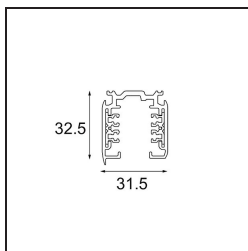

Date _____
Customer _____
Project _____
Type _____

Track surface profile 1m dali black

Specifications

| | |
|---------------------------------|----------------|
| Material | 14212202 |
| Lamp Included | No |
| Number of Light Sources | 0 |
| Input Voltage | 230V |
| Electrical Class | I |
| IP Rating | 20 |
| Glow wire rating (°C) | 960 |
| Dimming Protocol | DALI |
| Indoor/Outdoor | Indoor |
| Application | Ceiling, Wall |
| Mounting | Surface |
| Adjustability | Not Applicable |
| Primary Colour & Primary Finish | Black, |
| Gross weight (g) | 1475.0 |