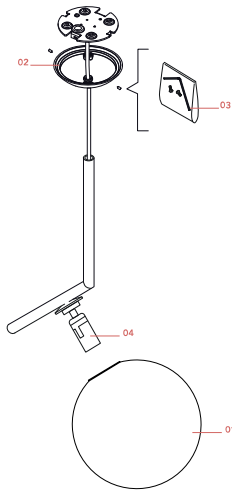

Spare Parts

01.	IC Lights 1 diffuser for chrome version	F3136057
02.	S1/S2 chrome ceiling rose assembly	RF3170357
03.	Kit with screws and allen key	RF3160100
04.	E14 lamp holder assembly	RF3170100

DOWNLOAD