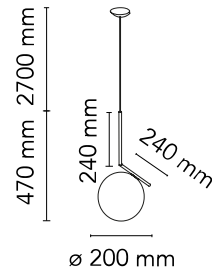

### Physical

Colour	Chrome
Length (mm)	200
Cord length (mm)	2700
Canopy dimension (mm)	32
Canopy width (mm)	113
Net weight (kg)	1.95
Package height (mm)	0
Package width (mm)	0
Package length (mm)	0
Package volume (m3)	0.05
IP internal	20