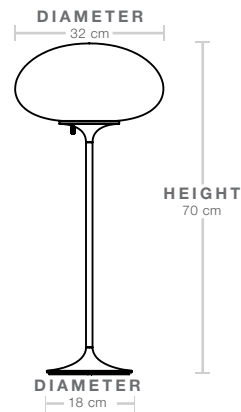

Black Chrome, Pebble Grey, Black Red

FINISH AND MATERIAL

CORD SHAPE

Round

CORD COLOR

Grey textile

Dimensions & Weight

LAMP HEIGHT

70 cm

LAMP STAND

Ø18 cm

SHADE DIAMETER

Ø32 cm

SHADE HEIGHT

17 cm

CORD LENGTH

220 cm

TOTAL WEIGHT

3.8 kg

Packaging - Base

NUMBER OF PARCELS

1

PACKAGING LENGTH

64 cm

PACKAGING WIDTH

25 cm

PACKAGING HEIGHT

21.5 cm

PACKAGING WEIGHT

1.6 Kg

GROSS WEIGHT

4.2 Kg