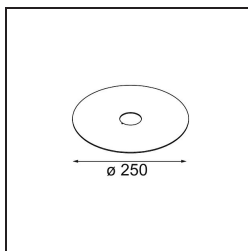

Date _____
Customer _____
Project _____
Type _____

Nomad minimal disk 1x E27 alu

Specifications

Material	10203605
Lamp Included	No
Number of Light Sources	0
IP Rating	20
Glow wire rating (°C)	960
Indoor/Outdoor	Indoor
Adjustability	Not Applicable
Primary Colour & Primary Finish	Aluminium, Matt
Gross weight (g)	295.0

Specifications