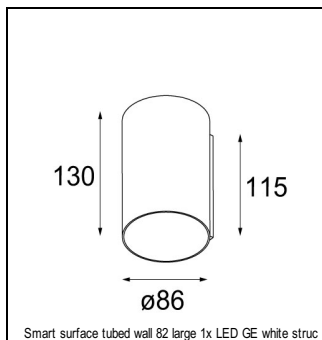

Art. Nr. 13313209

SPECIFICATIONS

Lamp	1x LED Array 6W
Gear / Transfo	LED gear not incl.
Cut-out size	ø 76 h 55
Weight	0.65kg
Min. distance	0.1 m
Power supply	350mA
IP	IP20
Glow wire test	960°
CRI	90
Lumen	489 Lm
Efficacy	81 Lm/W
UGR	18
Adjustability	h 355° v 25°
Remark	! can be combined with Smart mask, Smart surface box GE, Smart surface tubed GE, Smart surface tubed suspension GE

RECESSED-FRAME

12500230	SMART RECESSED RING 82
----------	------------------------

CONBOX

10889830	CONBOX 190X192X130X256
----------	------------------------

SURFACE-TUBED

12845009	SMART SURFACE TUBED 82 LARGE LED GE WHITE STRUC
12845032	SMART SURFACE TUBED 82 LARGE LED GE BLACK STRUC
12845024	SMART SURFACE TUBED 82 LARGE LED GE BRUSHED ALU
12841009	SMART SURFACE TUBED 82 SMALL LED GE WHITE STRUC
12841032	SMART SURFACE TUBED 82 SMALL LED GE BLACK STRUC
12843309	SMART SURFACE TUBED 82 XL LED GE WHITE STRUC
12843332	SMART SURFACE TUBED 82 XL LED GE BLACK STRUC
12842809	SMART SURFACE TUBED SUSPENSION 82 LARGE LED GE WHITE STRUC
12842832	SMART SURFACE TUBED SUSPENSION 82 LARGE LED GE BLACK STRUC
12842909	SMART SURFACE TUBED SUSPENSION 82 XL LED GE WHITE STRUC
12842932	SMART SURFACE TUBED SUSPENSION 82 XL LED GE BLACK STRUC