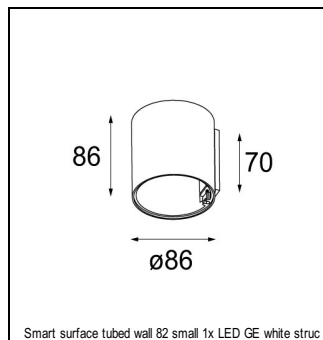

Art. Nr. 13313209

SPECIFICATIONS

Lamp	1x LED Array 6W
Gear / Transfo	LED gear not incl.
Cut-out size	ø 76 h 55
Weight	0.65kg
Min. distance	0.1 m
Power supply	350mA
IP	IP20
Glow wire test	960°
CRI	90
Lumen	489 Lm
Efficacy	81 Lm/W
UGR	18
Adjustability	h 355° v 25°
Remark	! can be combined with Smart mask, Smart surface box GE, Smart surface tubed GE, Smart surface tubed suspension GE

RECESSED-FRAME

12500230	SMART RECESSED RING 82
----------	------------------------

CONBOX

10889830	CONBOX 190X192X130X256
----------	------------------------

SURFACE-TUBED

12845009	SMART SURFACE TUBED 82 LARGE LED GE WHITE STRUC
12845032	SMART SURFACE TUBED 82 LARGE LED GE BLACK STRUC
12845024	SMART SURFACE TUBED 82 LARGE LED GE BRUSHED ALU
12841009	SMART SURFACE TUBED 82 SMALL LED GE WHITE STRUC
12841032	SMART SURFACE TUBED 82 SMALL LED GE BLACK STRUC
12843309	SMART SURFACE TUBED 82 XL LED GE WHITE STRUC
12843332	SMART SURFACE TUBED 82 XL LED GE BLACK STRUC
12842809	SMART SURFACE TUBED SUSPENSION 82 LARGE LED GE WHITE STRUC
12842832	SMART SURFACE TUBED SUSPENSION 82 LARGE LED GE BLACK STRUC
12842909	SMART SURFACE TUBED SUSPENSION 82 XL LED GE WHITE STRUC
12842932	SMART SURFACE TUBED SUSPENSION 82 XL LED GE BLACK STRUC