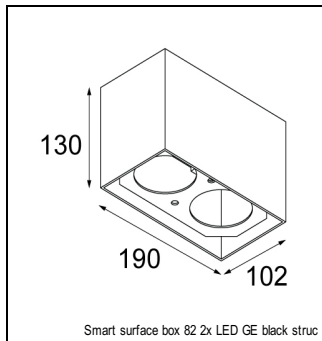

Art. Nr. 13313209

SPECIFICATIONS

Lamp	1x LED Array 6W
Gear / Transfo	LED gear not incl.
Cut-out size	ø 76 h 55
Weight	0.65kg
Min. distance	0.1 m
Power supply	350mA
IP	IP20
Glow wire test	960°
CRI	90
Lumen	489 Lm
Efficacy	81 Lm/W
UGR	18
Adjustability	h 355° v 25°
Remark	! can be combined with Smart mask, Smart surface box GE, Smart surface tubed GE, Smart surface tubed suspension GE

RECESSED-FRAME

12500230	SMART RECESSED RING 82
----------	------------------------

CONBOX

10889830	CONBOX 190X192X130X256
----------	------------------------

SURFACE-TUBED

12845009	SMART SURFACE TUBED 82 LARGE LED GE WHITE STRUC
12845032	SMART SURFACE TUBED 82 LARGE LED GE BLACK STRUC
12845024	SMART SURFACE TUBED 82 LARGE LED GE BRUSHED ALU
12841009	SMART SURFACE TUBED 82 SMALL LED GE WHITE STRUC
12841032	SMART SURFACE TUBED 82 SMALL LED GE BLACK STRUC
12843309	SMART SURFACE TUBED 82 XL LED GE WHITE STRUC
12843332	SMART SURFACE TUBED 82 XL LED GE BLACK STRUC
12842809	SMART SURFACE TUBED SUSPENSION 82 LARGE LED GE WHITE STRUC
12842832	SMART SURFACE TUBED SUSPENSION 82 LARGE LED GE BLACK STRUC
12842909	SMART SURFACE TUBED SUSPENSION 82 XL LED GE WHITE STRUC
12842932	SMART SURFACE TUBED SUSPENSION 82 XL LED GE BLACK STRUC