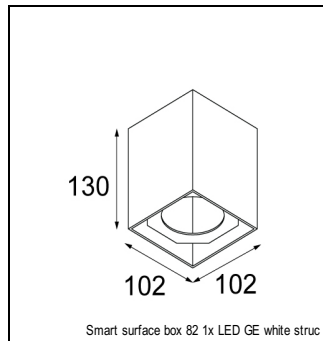

Art. Nr. 13313209

SPECIFICATIONS

Lamp	1x LED Array 6W
Gear / Transfo	LED gear not incl.
Cut-out size	ø 76 h 55
Weight	0.65kg
Min. distance	0.1 m
Power supply	350mA
IP	IP20
Glow wire test	960°
CRI	90
Lumen	489 Lm
Efficacy	81 Lm/W
UGR	18
Adjustability	h 355° v 25°
Remark	! can be combined with Smart mask, Smart surface box GE, Smart surface tubed GE, Smart surface tubed suspension GE

RECESSED-FRAME

12500230	SMART RECESSED RING 82
----------	------------------------

CONBOX

10889830	CONBOX 190X192X130X256
----------	------------------------

SURFACE-TUBED

12845009	SMART SURFACE TUBED 82 LARGE LED GE WHITE STRUC
12845032	SMART SURFACE TUBED 82 LARGE LED GE BLACK STRUC
12845024	SMART SURFACE TUBED 82 LARGE LED GE BRUSHED ALU
12841009	SMART SURFACE TUBED 82 SMALL LED GE WHITE STRUC
12841032	SMART SURFACE TUBED 82 SMALL LED GE BLACK STRUC
12843309	SMART SURFACE TUBED 82 XL LED GE WHITE STRUC
12843332	SMART SURFACE TUBED 82 XL LED GE BLACK STRUC
12842809	SMART SURFACE TUBED SUSPENSION 82 LARGE LED GE WHITE STRUC
12842832	SMART SURFACE TUBED SUSPENSION 82 LARGE LED GE BLACK STRUC
12842909	SMART SURFACE TUBED SUSPENSION 82 XL LED GE WHITE STRUC
12842932	SMART SURFACE TUBED SUSPENSION 82 XL LED GE BLACK STRUC