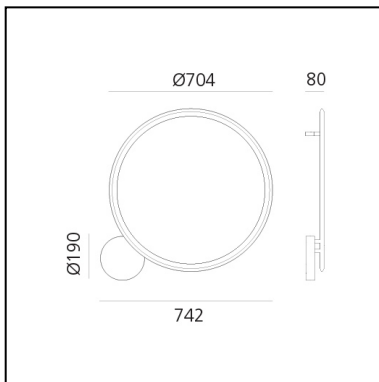

Discovery wall/ceiling - Black

Ernesto Gismondi

IP20    Dimmerable: 

LUMINAIRE

- Watt: **40W**
- Voltage: **220-240V**
- Delivered lumen output: **2857lm**
- CCT: **3000K**
- Efficiency: **55%**
- Efficacy: **71.44lm/W**
- CRI: **90**
- Dimmable Typology: **Push**

FEATURES

- Product Code: **1998030A**
- Colour: **Black**
- Installation: **CeilingWall**
- Material: **technopolymer, aluminium**
- Series: **Design Collection**
- Environment: **Indoor**
- design by: **Ernesto Gismondi**

DIMENSIONS

- Length: **742 mm**
- Width: **80 mm**
- Diameter: **704 mm**
- Glow Wire Test: **650°**

SOURCES INCLUDED

- Category: **Led**
- Number: **7**
- Watt: **5.4W**
- Delivered lumen output: **648lm**
- Color temperature (K): **3000K**
- CRI: **90**
- Color Tolerance: **MacAdam 3SDCM**
- Efficacy: **120lm/W**
- Service Life: **50000-L70**