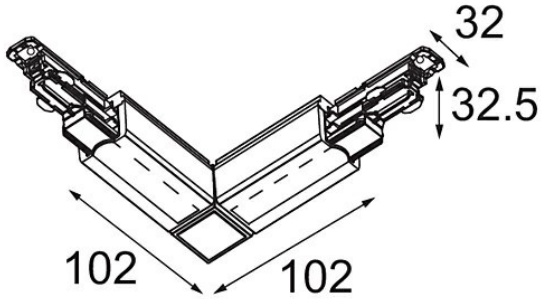

Date _____
Customer _____
Project _____
Type _____

Track connector inside 90° dali black

Specifications

Material	14210802
Lamp Included	No
Number of Light Sources	0
Input Voltage	230V
Electrical Class	I
IP Rating	20
Glow wire rating (°C)	960
Dimming Protocol	DALI
Indoor/Outdoor	Indoor
Adjustability	Not Applicable
Primary Colour & Primary Finish	Black,
Gross weight (g)	182.0