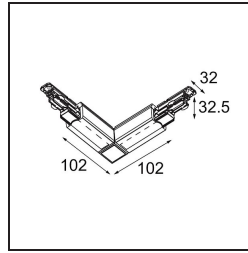

Date _____
Customer _____
Project _____
Type _____

Track connector inside 90° dali black

Specifications

Material	14210802
Lamp Included	No
Number of Light Sources	0
Input Voltage	230V
Electrical Class	I
IP Rating	20
Glow wire rating (°C)	960
Dimming Protocol	DALI
Indoor/Outdoor	Indoor
Adjustability	Not Applicable
Primary Colour & Primary Finish	Black,
Gross weight (g)	182.0