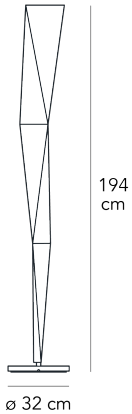

VERTIGO

Marco Acerbis, 2005

This indirect light floor lamp with its distinctive sharp corners and edges is the result of folding a fine sheet of aluminum. The structure is mounted on a steel base and can be rotated 320°.

Floor lamp with indirect light and dimmable by switch button. Painted metal frame. Black power cable, dimmer and plug. Plug-in power supply with interchangeable plugs (UK - USA - UE). Integrated led.

MADE IN
IT