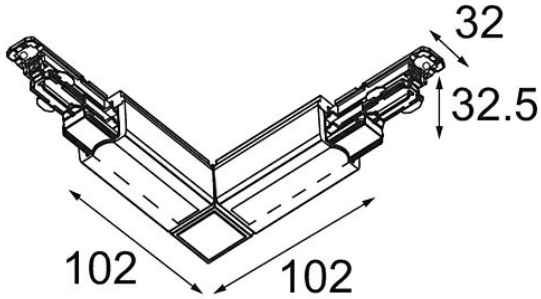

Date _____
Customer _____
Project _____
Type _____

Track connector outside 90° dali white

Specifications

Material	14210901
Lamp Included	No
Number of Light Sources	0
Input Voltage	230V
Electrical Class	I
IP Rating	20
Glow wire rating (°C)	960
Dimming Protocol	DALI
Indoor/Outdoor	Indoor
Adjustability	Not Applicable
Primary Colour & Primary Finish	White,
Gross weight (g)	182.0