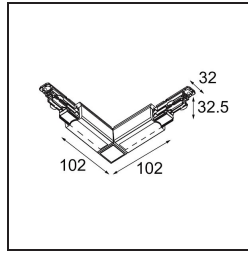

Date _____
Customer _____
Project _____
Type _____

Track connector outside 90° dali white

Specifications

Material	14210901
Lamp Included	No
Number of Light Sources	0
Input Voltage	230V
Electrical Class	I
IP Rating	20
Glow wire rating (°C)	960
Dimming Protocol	DALI
Indoor/Outdoor	Indoor
Adjustability	Not Applicable
Primary Colour & Primary Finish	White,
Gross weight (g)	182.0