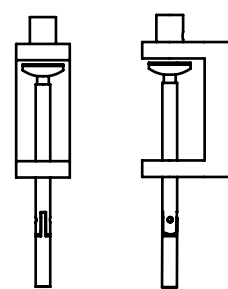

Dimensions

- Shade diameter: 14cm
- Shade height: 19cm
- Max reach: 66cm (from base to shade)
- Cable length: 270cm
- Lamp Packaging (L x W x H): 31cm x 17cm x 44cm
- Lamp Packaged Weight: 3.65kg

Electrical

- Voltage 220/240V, 50/60Hz
- Class II - Double insulated
- Note: Bulb weight critical for balance. Approximate bulb weight 25-60g
- Inline cable switch (34cm from product)
- Plug: 2-pin Europlug to CEE 7/16
- E27 lamp holder
- Maximum permitted bulb: 20W CFL / 10W LED E27
- Supplied with compatible 10W LED E27 bulb
 - Luminous Intensity: 806lm
 - Life: 15,000 Hours
 - Non-dimmable
 - Colour Temperature: 2700K
 - CRI (Ra): 80

Type Range Accessories

ANGLEPOISE®

Type Range Accessories | Technical Sheet

Designed by Sir Kenneth Grange

6cm

6cm

3cm

3.7cm

6cm

11cm

2cm

4.7cm

9.5cm

9.5cm

25cm

91cm