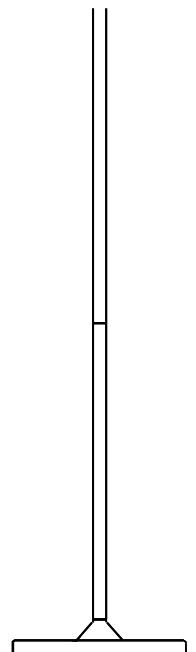

Dimensions

- Shade diameter: 14cm
- Shade height: 19cm
- Max reach: 66cm (from base to shade)
- Cable length: 270cm
- Lamp Packaging (L x W x H): 31cm x 17cm x 44cm
- Lamp Packaged Weight: 3.65kg

Electrical

- Voltage 220/240V, 50/60Hz
- Class II - Double insulated
- Note: Bulb weight critical for balance. Approximate bulb weight 25-60g
- Inline cable switch (34cm from product)
- Plug: 2-pin Europlug to CEE 7/16
- E27 lamp holder
- Maximum permitted bulb: 20W CFL / 10W LED E27
- Supplied with compatible 10W LED E27 bulb
 - Luminous Intensity: 806lm
 - Life: 15,000 Hours
 - Non-dimmable
 - Colour Temperature: 2700K
 - CRI (Ra): 80

Type Range Accessories

ANGLEPOISE®

Type Range Accessories | Technical Sheet

Designed by Sir Kenneth Grange

6cm

6cm

3cm

3.7cm

6cm

11cm

2cm

4.7cm

9.5cm

9.5cm

25cm

91cm